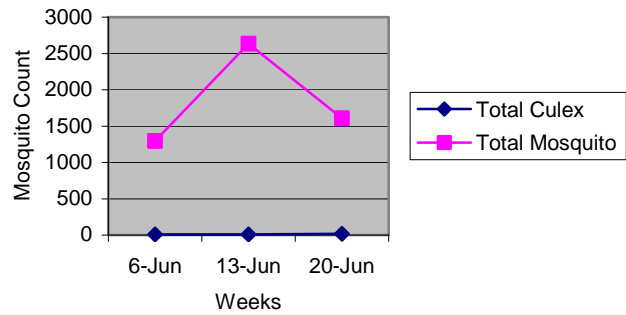

	Season Total	6-Jun	13-Jun	20-Jun
<i>C. pipiens</i>	205	66	17	122
<i>C. tarsalis</i>	240	96	56	88
Other Culex	18	0	0	18
Total Culex	463	162	73	228
Total Mosquito	19164	3799	5415	9950

The Vector Index (VI) is the average number of infected Culex mosquitoes collected per trap night per defined area. A value ≥ 0.75 indicates a high level human risk.

Table 4: 2008 Boulder County Vector Index by Week

6-Jun	13-Jun	20-Jun
0.0	0.0	0.0

2008 Rural Boulder County (east of Boulder, including Gunbarrel) Mosquito Trap Counts (13 traps).

2008 Longmont Area Mosquito Trap Counts (10 Traps)

2008 Niwot-Lyons Mosquito Trap Counts (5 Traps)

2008 Louisville-Lafayette-Superior-Erie Mosquito Counts (16 traps)

2008 City of Boulder Mosquito Trap Counts (16 traps)

2008 University of Colorado, City of Boulder Mosquito Trap Counts (33 traps)