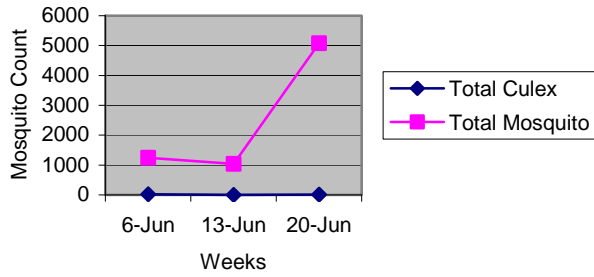

* Flea pools tested. One pool could equal 1-234 fleas.

**Mosquito pools tested. One pool could equal 1-60 mosquitoes.

Table 2: Boulder County Human Zoonoses Surveillance of Confirmed and Probable Cases for June 14-20*

	Cases	Deaths*	Total Cases 2008 Season	Total Deaths 2008 Season
Hantavirus	0	0	0	0
Bubonic Plague	0	0	0	0
Tularemia	0	0	0	0
West Nile Virus	0	0	0	0
Total	0	0	0	0

*By report date

Table 3: 2008 Boulder County Mosquito Trap Counts, Totals by Week

	Season Total	6-Jun	13-Jun	20-Jun
<i>C. pipiens</i>	205	66	17	122
<i>C. tarsalis</i>	240	96	56	88
Other Culex	18	0	0	18
Total Culex	463	162	73	228
Total Mosquito	19164	3799	5415	9950

The Vector Index (VI) is the average number of infected Culex mosquitoes collected per trap night per defined area. A value ≥ 0.75 indicates a high level human risk.

Table 4: 2008 Boulder County Vector Index by Week

6-Jun	13-Jun	20-Jun
0.0	0.0	0.0

2008 Rural Boulder County (east of Boulder, including Gunbarrel) Mosquito Trap Counts (13 traps).

2008 Longmont Area Mosquito Trap Counts (10 Traps)