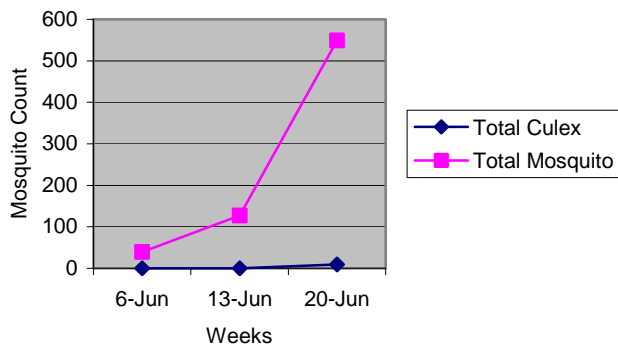

	Season Total	6-Jun	13-Jun	20-Jun
<i>C. pipiens</i>	205	66	17	122
<i>C. tarsalis</i>	240	96	56	88
Other Culex	18	0	0	18
Total Culex	463	162	73	228
Total Mosquito	19164	3799	5415	9950

The Vector Index (VI) is the average number of infected Culex mosquitoes collected per trap night per defined area. A value ≥ 0.75 indicates a high level human risk.

Table 4: 2008 Boulder County Vector Index by Week

6-Jun	13-Jun	20-Jun
0.0	0.0	0.0

2008 Rural Boulder County (east of Boulder, including Gunbarrel) Mosquito Trap Counts (13 traps).

2008 Longmont Area Mosquito Trap Counts (10 Traps)

2008 Niwot-Lyons Mosquito Trap Counts (5 Traps)

2008 Louisville-Lafayette-Superior-Erie Mosquito Counts (16 traps)

2008 City of Boulder Mosquito Trap Counts (16 traps)

2008 University of Colorado, City of Boulder Mosquito Trap Counts (33 traps)