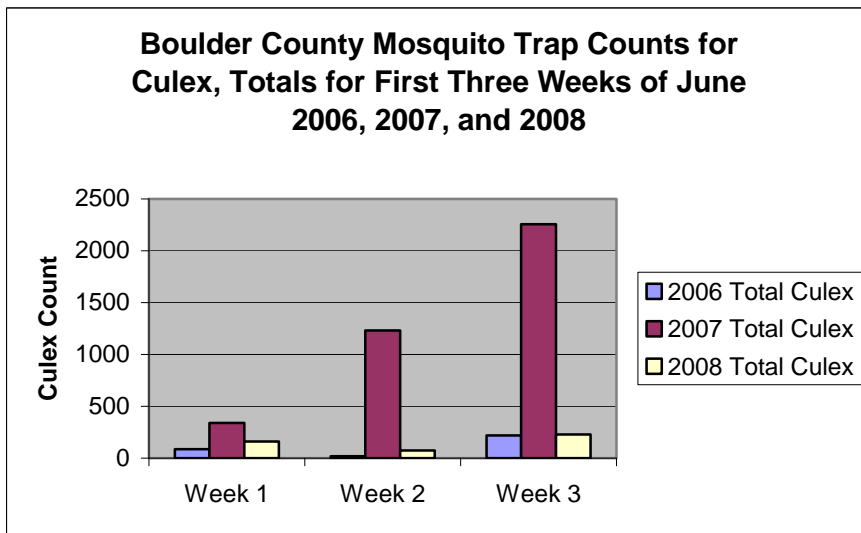

2008 Rural Boulder County (east of Boulder, including Gunbarrel) Mosquito Trap Counts (13 traps).

2008 Longmont Area Mosquito Trap Counts (10 Traps)

The Vector Index (VI) is the average number of infected Culex mosquitoes collected per trap night per defined area. A value ≥ 0.75 indicates a high level human risk.

Table 4: 2008 Boulder County Vector Index by Week

6-Jun	13-Jun	20-Jun
0.0	0.0	0.0