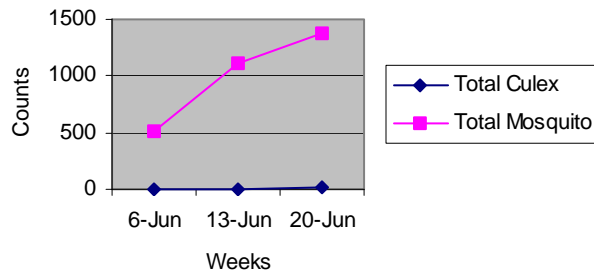

	Season Total	6-Jun	13-Jun	20-Jun
<i>C. pipiens</i>	205	66	17	122
<i>C. tarsalis</i>	240	96	56	88
Other Culex	18	0	0	18
Total Culex	463	162	73	228
Total Mosquito	19164	3799	5415	9950

The Vector Index (VI) is the average number of infected Culex mosquitoes collected per trap night per defined area. A value ≥ 0.75 indicates a high level human risk.

Table 4: 2008 Boulder County Vector Index by Week

6-Jun	13-Jun	20-Jun
0.0	0.0	0.0

2008 Rural Boulder County (east of Boulder, including Gunbarrel) Mosquito Trap Counts (13 traps).

2008 Longmont Area Mosquito Trap Counts (10 Traps)

2008 Niwot-Lyons Mosquito Trap Counts (5 Traps)

2008 Louisville-Lafayette-Superior-Erie Mosquito Counts (16 traps)

2008 City of Boulder Mosquito Trap Counts (16 traps)

2008 University of Colorado, City of Boulder Mosquito Trap Counts (33 traps)