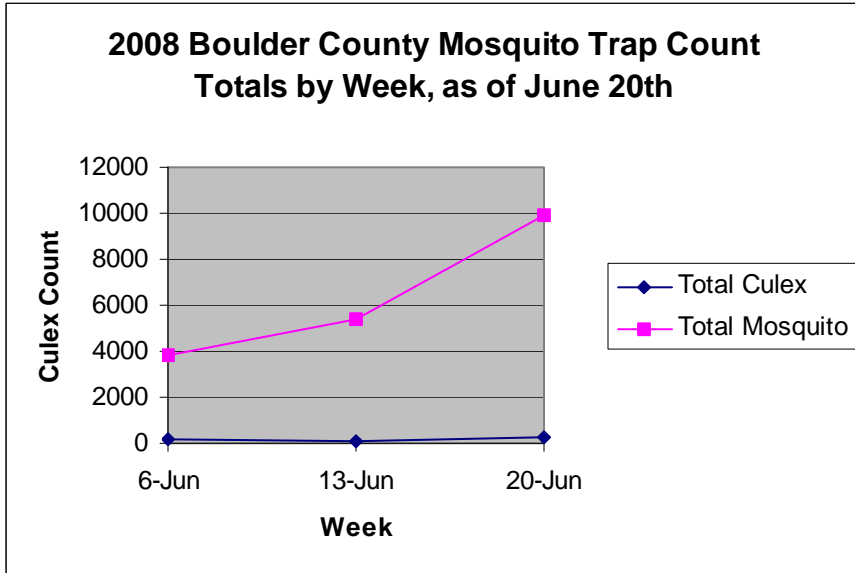

The Vector Index (VI) is the average number of infected Culex mosquitoes collected per trap night per defined area. A value ≥ 0.75 indicates a high level human risk.

Table 4: 2008 Boulder County Vector Index by Week

6-Jun	13-Jun	20-Jun
0.0	0.0	0.0