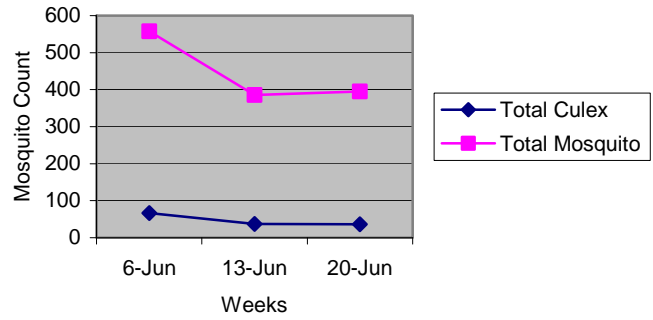

	Season Total	6-Jun	13-Jun	20-Jun
<i>C. pipiens</i>	205	66	17	122
<i>C. tarsalis</i>	240	96	56	88
Other Culex	18	0	0	18
Total Culex	463	162	73	228
Total Mosquito	19164	3799	5415	9950

The Vector Index (VI) is the average number of infected Culex mosquitoes collected per trap night per defined area. A value ≥ 0.75 indicates a high level human risk.

Table 4: 2008 Boulder County Vector Index by Week

6-Jun	13-Jun	20-Jun
0.0	0.0	0.0

2008 Rural Boulder County (east of Boulder, including Gunbarrel) Mosquito Trap Counts (13 traps).

2008 Longmont Area Mosquito Trap Counts (10 Traps)

2008 Niwot-Lyons Mosquito Trap Counts (5 Traps)

2008 Louisville-Lafayette-Superior-Erie Mosquito Counts (16 traps)

2008 City of Boulder Mosquito Trap Counts (16 traps)

2008 University of Colorado, City of Boulder Mosquito Trap Counts (33 traps)