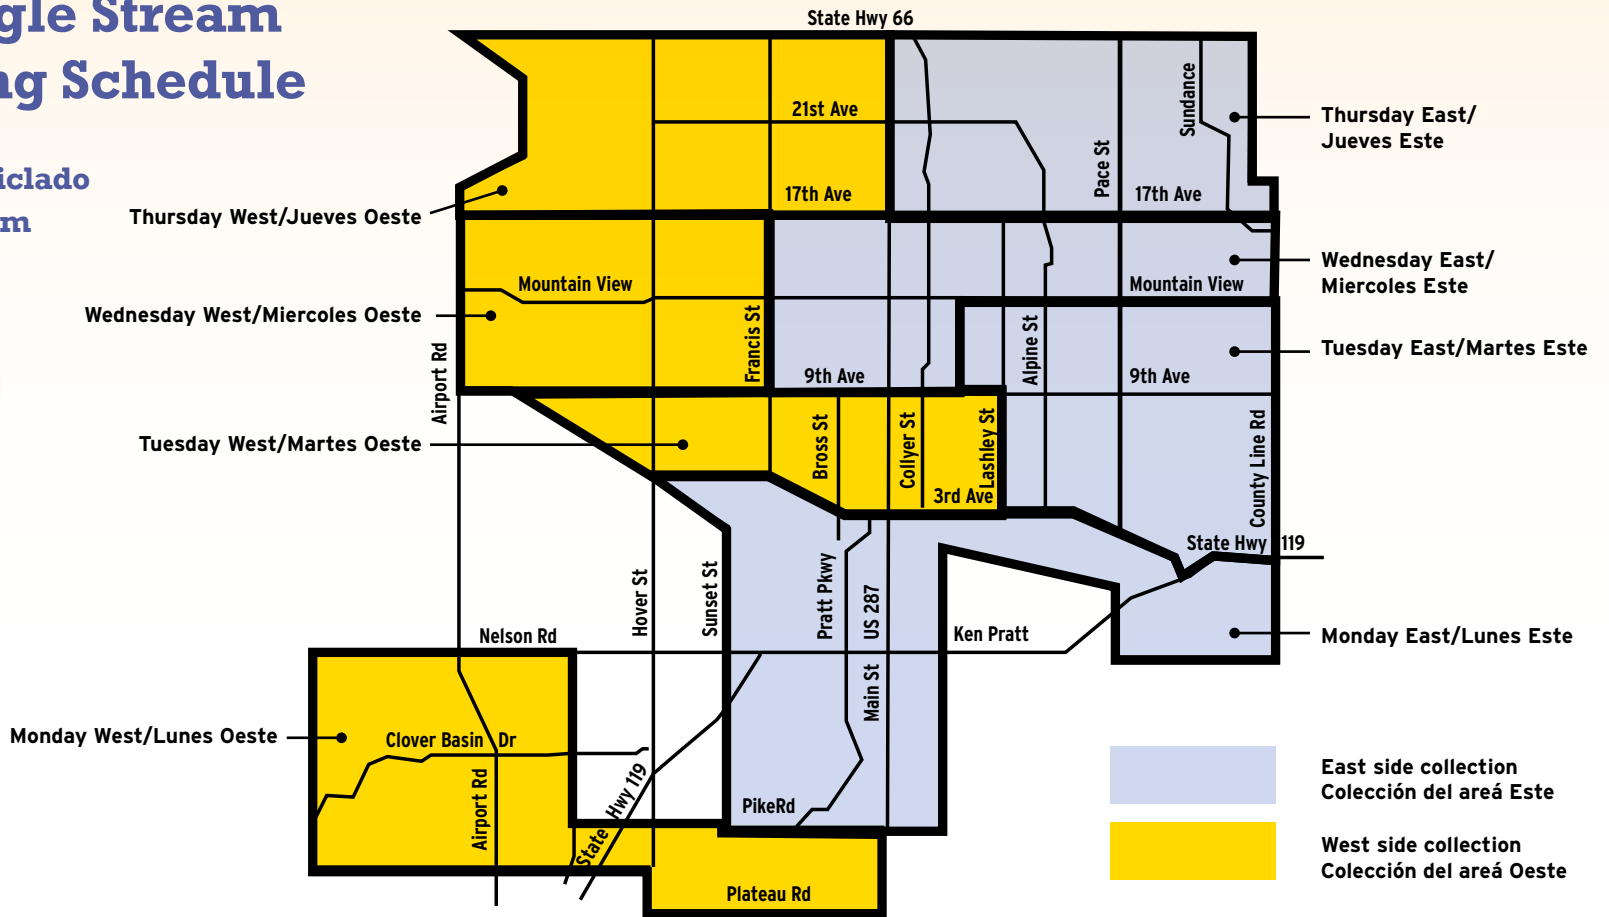

2010 Single Stream Recycling Schedule

Horario de reciclado de single stream

January/Enero

S/D	M/L	T/M	W/M	TH/J	F/V	S/S
					1	2
3	4	5	6	7	8	9
10	11	12	13	14	15	16
17	18	19	20	21	22	23
24	25	26	27	28	29	30
31						

Jan 1: Tree Limb Diversion Center and City Facilities closed
Jan 18: Trash & Recycling one day behind, Tree Limb Diversion Center and City Facilities closed
Jan 30: Large Item Stop N Drop at 375 Airport Road

February/Febrero

S/D	M/L	T/M	W/M	TH/J	F/V	S/S
	1	2	3	4	5	6
7	8	9	10	11	12	13
14	15	16	17	18	19	20
21	22	23	24	25	26	27
28						

Feb 15: Trash & Recycling one day behind, Tree Limb Diversion Center and City Facilities closed

March/Marzo

S/D	M/L	T/M	W/M	TH/J	F/V	S/S
	1	2	3	4	5	6
7	8	9	10	11	12	13
14	15	16	17	18	19	20
21	22	23	24	25	26	27
28	29	30	31			

April/Abril

S/D	M/L	T/M	W/M	TH/J	F/V	S/S
				1	2	3
4	5	6	7	8	9	10
11	12	13	14	15	16	17
18	19	20	21	22	23	24
25	26	27	28	29	30	

April 12-23: Spring Branch Collection. See website for details.
April 24: Large Item Stop N Drop at 375 Airport Road

May/Mayo

S/D	M/L	T/M	W/M	TH/J	F/V	S/S
						1
2	3	4	5	6	7	8
9	10	11	12	13	14	15
16	17	18	19	20	21	22
23	24	25	26	27	28	29
30	31					

May 8: Landfill Drop Day
May 31: Trash & Recycling one day behind, Tree Limb Diversion Center and City Facilities closed

June/Junio

S/D	M/L	T/M	W/M	TH/J	F/V	S/S
		1	2	3	4	5
6	7	8	9	10	11	12
13	14	15	16	17	18	19
20	21	22	23	24	25	26
27	28	29	30			

July/Julio

S/D	M/L	T/M	W/M	TH/J	F/V	S/S
				1	2	3
4	5	6	7	8	9	10
11	12	13	14	15	16	17
18	19	20	21	22	23	24
25	26	27	28	29	30	31

July 4: Tree Limb Diversion Center closed
July 5: Trash & Recycling one day behind, Tree Limb Diversion Center and City Facilities closed
July 31: Large Item Stop N Drop at 375 Airport Road

August/Agosto

S/D	M/L	T/M	W/M	TH/J	F/V	S/S
1	2	3	4	5	6	7
8	9	10	11	12	13	14
15	16	17	18	19	20	21
22	23	24	25	26	27	28
29	30	31				

September/Septiembre

S/D	M/L	T/M	W/M	TH/J	F/V	S/S	
				1	2	3	4
5	6	7	8	9	10	11	
12	13	14	15	16	17	18	
19	20	21	22	23	24	25	
26	27	28	29	30			

Sept 4: Landfill Drop Day
Sept 6: Trash & Recycling one day behind, Tree Limb Diversion Center closed and City Facilities closed
Sept 18: Household Chemical Drop Day at 375 Airport Road

October/Octubre

S/D	M/L	T/M	W/M	TH/J	F/V	S/S
					1	2
3	4	5	6	7	8	9
10	11	12	13	14	15	16
17	18	19	20	21	22	23
24	25	26	27	28	29	30
31						

Oct 18-Dec 10: Curbside Fall Leaf Collection. See website.
Oct 30: Large Item Stop N Drop at 375 Airport Road

November/Noviembre

S/D	M/L	T/M	W/M	TH/J	F/V	S/S
	1	2	3	4	5	6
7	8	9	10	11	12	13
14	15	16	17	18	19	20
21	22	23	24	25	26	27
28	29	30				

Nov 11 & 25: Trash & Recycling one day behind, Tree Limb Diversion Center and City Facilities closed

December/Diciembre

S/D	M/L	T/M	W/M	TH/J	F/V	S/S
			1	2	3	4
5	6	7	8	9	10	11
12	13	14	15	16	17	18
19	20	21	22	23	24	25
26	27	28	29	30	31	

Dec 24, 25 & 31: Tree Limb Diversion Center closed and City Facilities closed
Dec 26-Jan 5: Christmas Tree Recycling. See website for details.