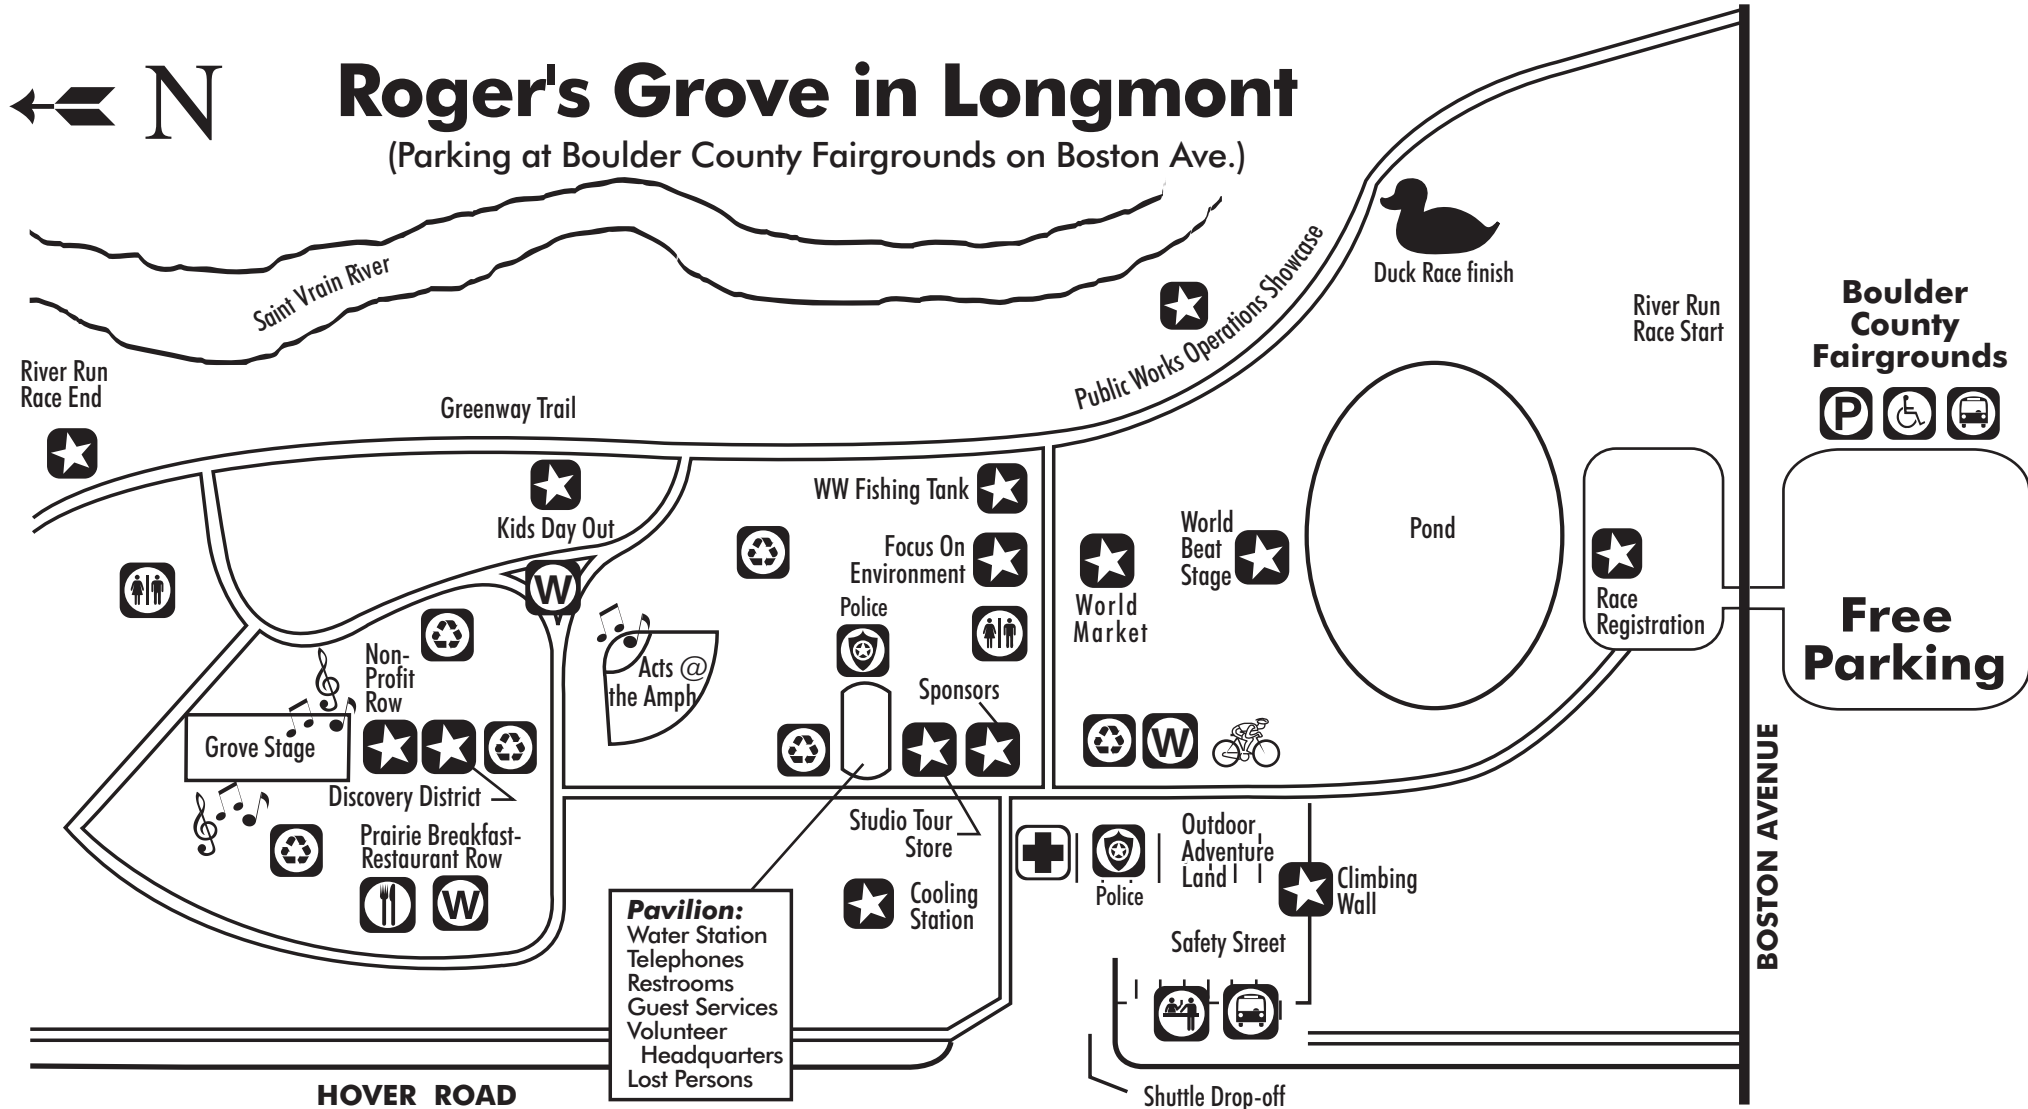

# Rhythm on the River

MAP KEY												
Restaurant Row	Accessible Parking	Parking	Greeter Station	Entertainment	Zero Waste Station	Bike Parking	Free Shuttle	Activities	Restrooms	First Aid Longmont Fire Department	Water Station	Police

**Pavilion:** Merchandise/Guest Services/Lost Persons/Phone/Water