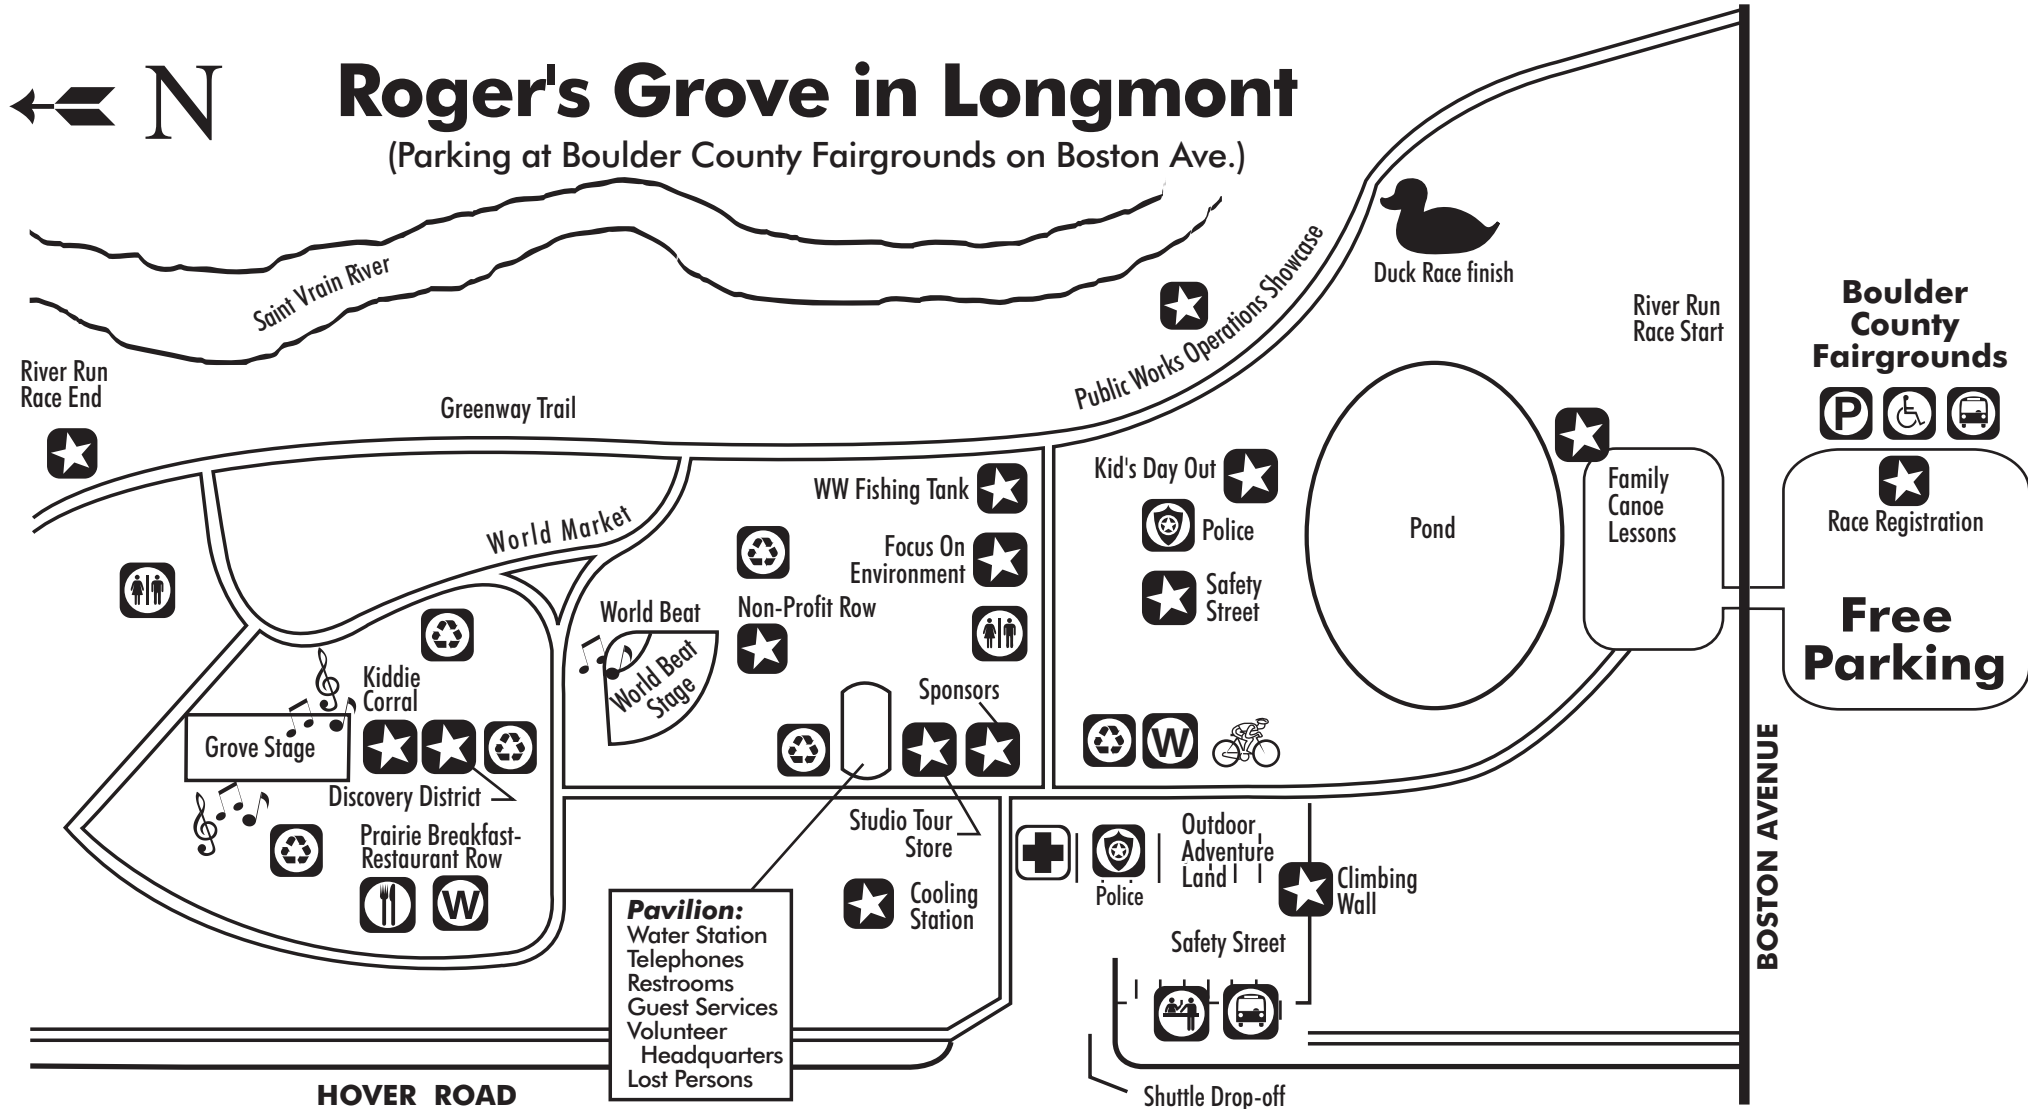

Rhythm on the River

MAP KEY												
Restaurant Row	Accessible Parking	Parking	Greeter Station	Entertainment	Zero Waste Station	Bike Parking	Free Shuttle	Activities	Restrooms	First Aid Longmont Fire Department	Water Station	Police

Pavilion: Merchandise/Guest Services/Lost Persons/Phone/Water