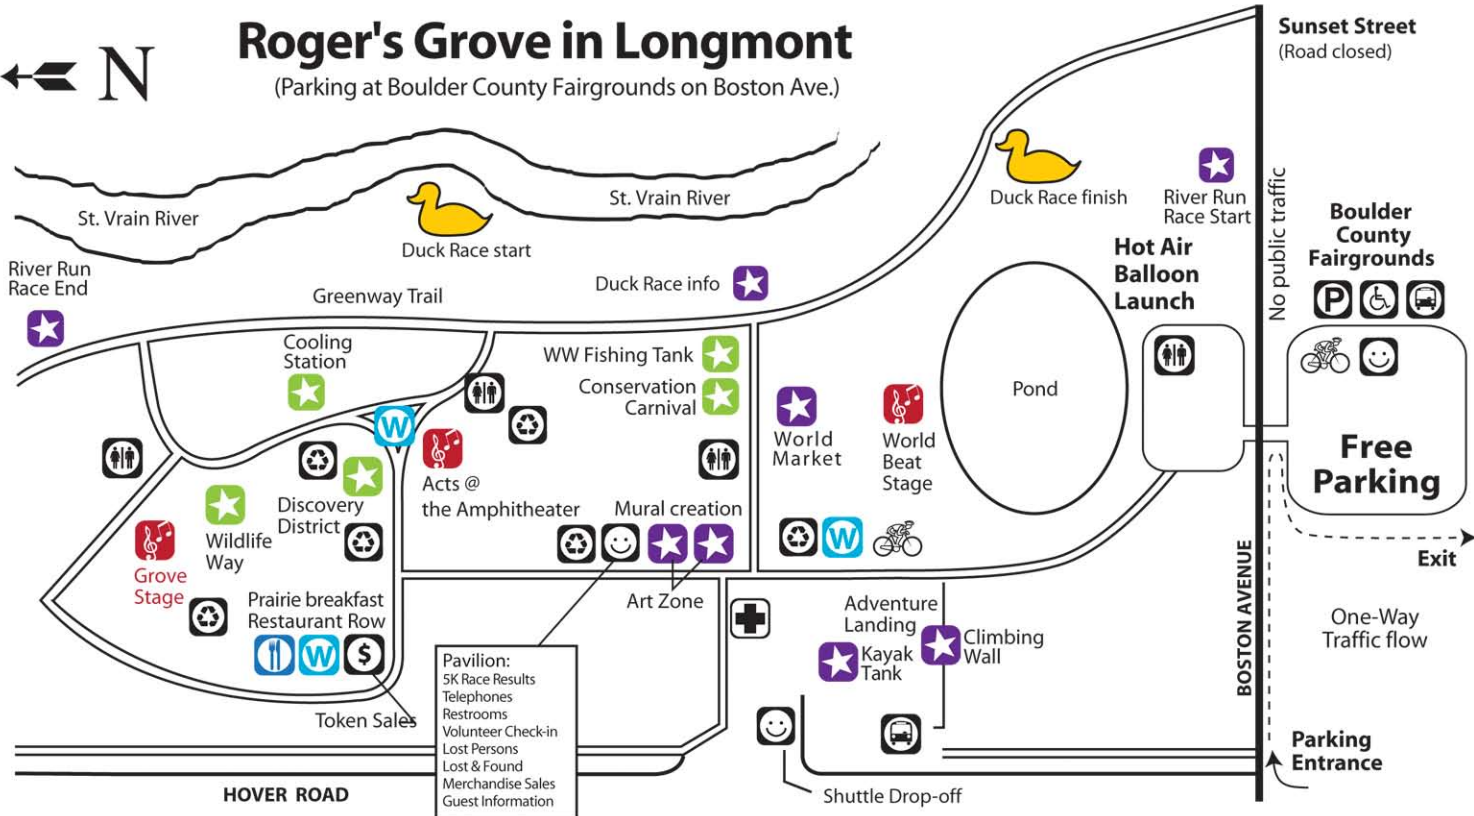

# Roger's Grove in Longmont

(Parking at Boulder County Fairgrounds on Boston Ave.)

MAP KEY											
Restaurant Row	Accessible Parking	Parking	Entertainment	Zero Waste Station	Bike Parking	Free Shuttle	Activities	Restrooms	First Aid Longmont Fire Department	Water Station	Welcome/Info

**Pavilion:** Merchandise/Guest Services/Lost Persons/Phone/Water