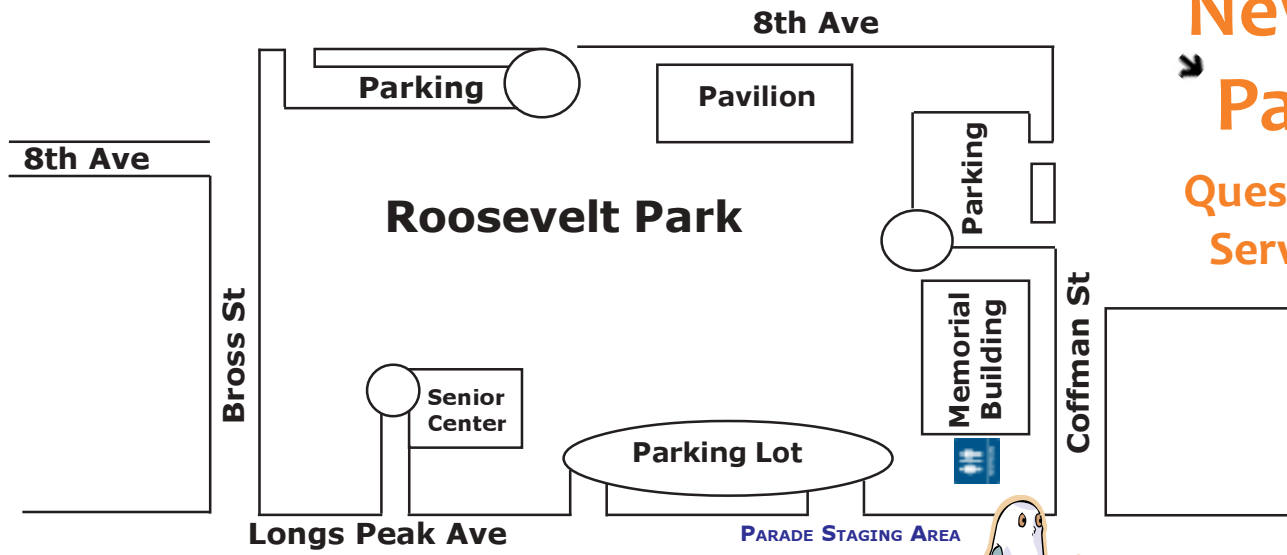

New Halloween Parade Route!

Questions? Call Recreation Services at 303-651-8404

Halloween Parade & Trick or Treat Street October 31, 2009

Restrooms are located at the 6th Ave. Plaza and the St. Vrain Memorial Building

Parade Staging Area & Line-Up
Line-Up begins at 9:30 a.m. Parade begins at 10 a.m.

Parade Disperses

**First Aid Station/
Lost Children**

The parade will begin at the Memorial Building, go south on Coffman to 4th, east to Main, south on the west side to 3rd, and continue up the east side of Main to 6th. Strollers welcome! Trick-or-Treat Street starts after all parade participants have finished the route. Parking is available on side streets (Parade Route streets will be closed to traffic - no parking in Roosevelt Park.)