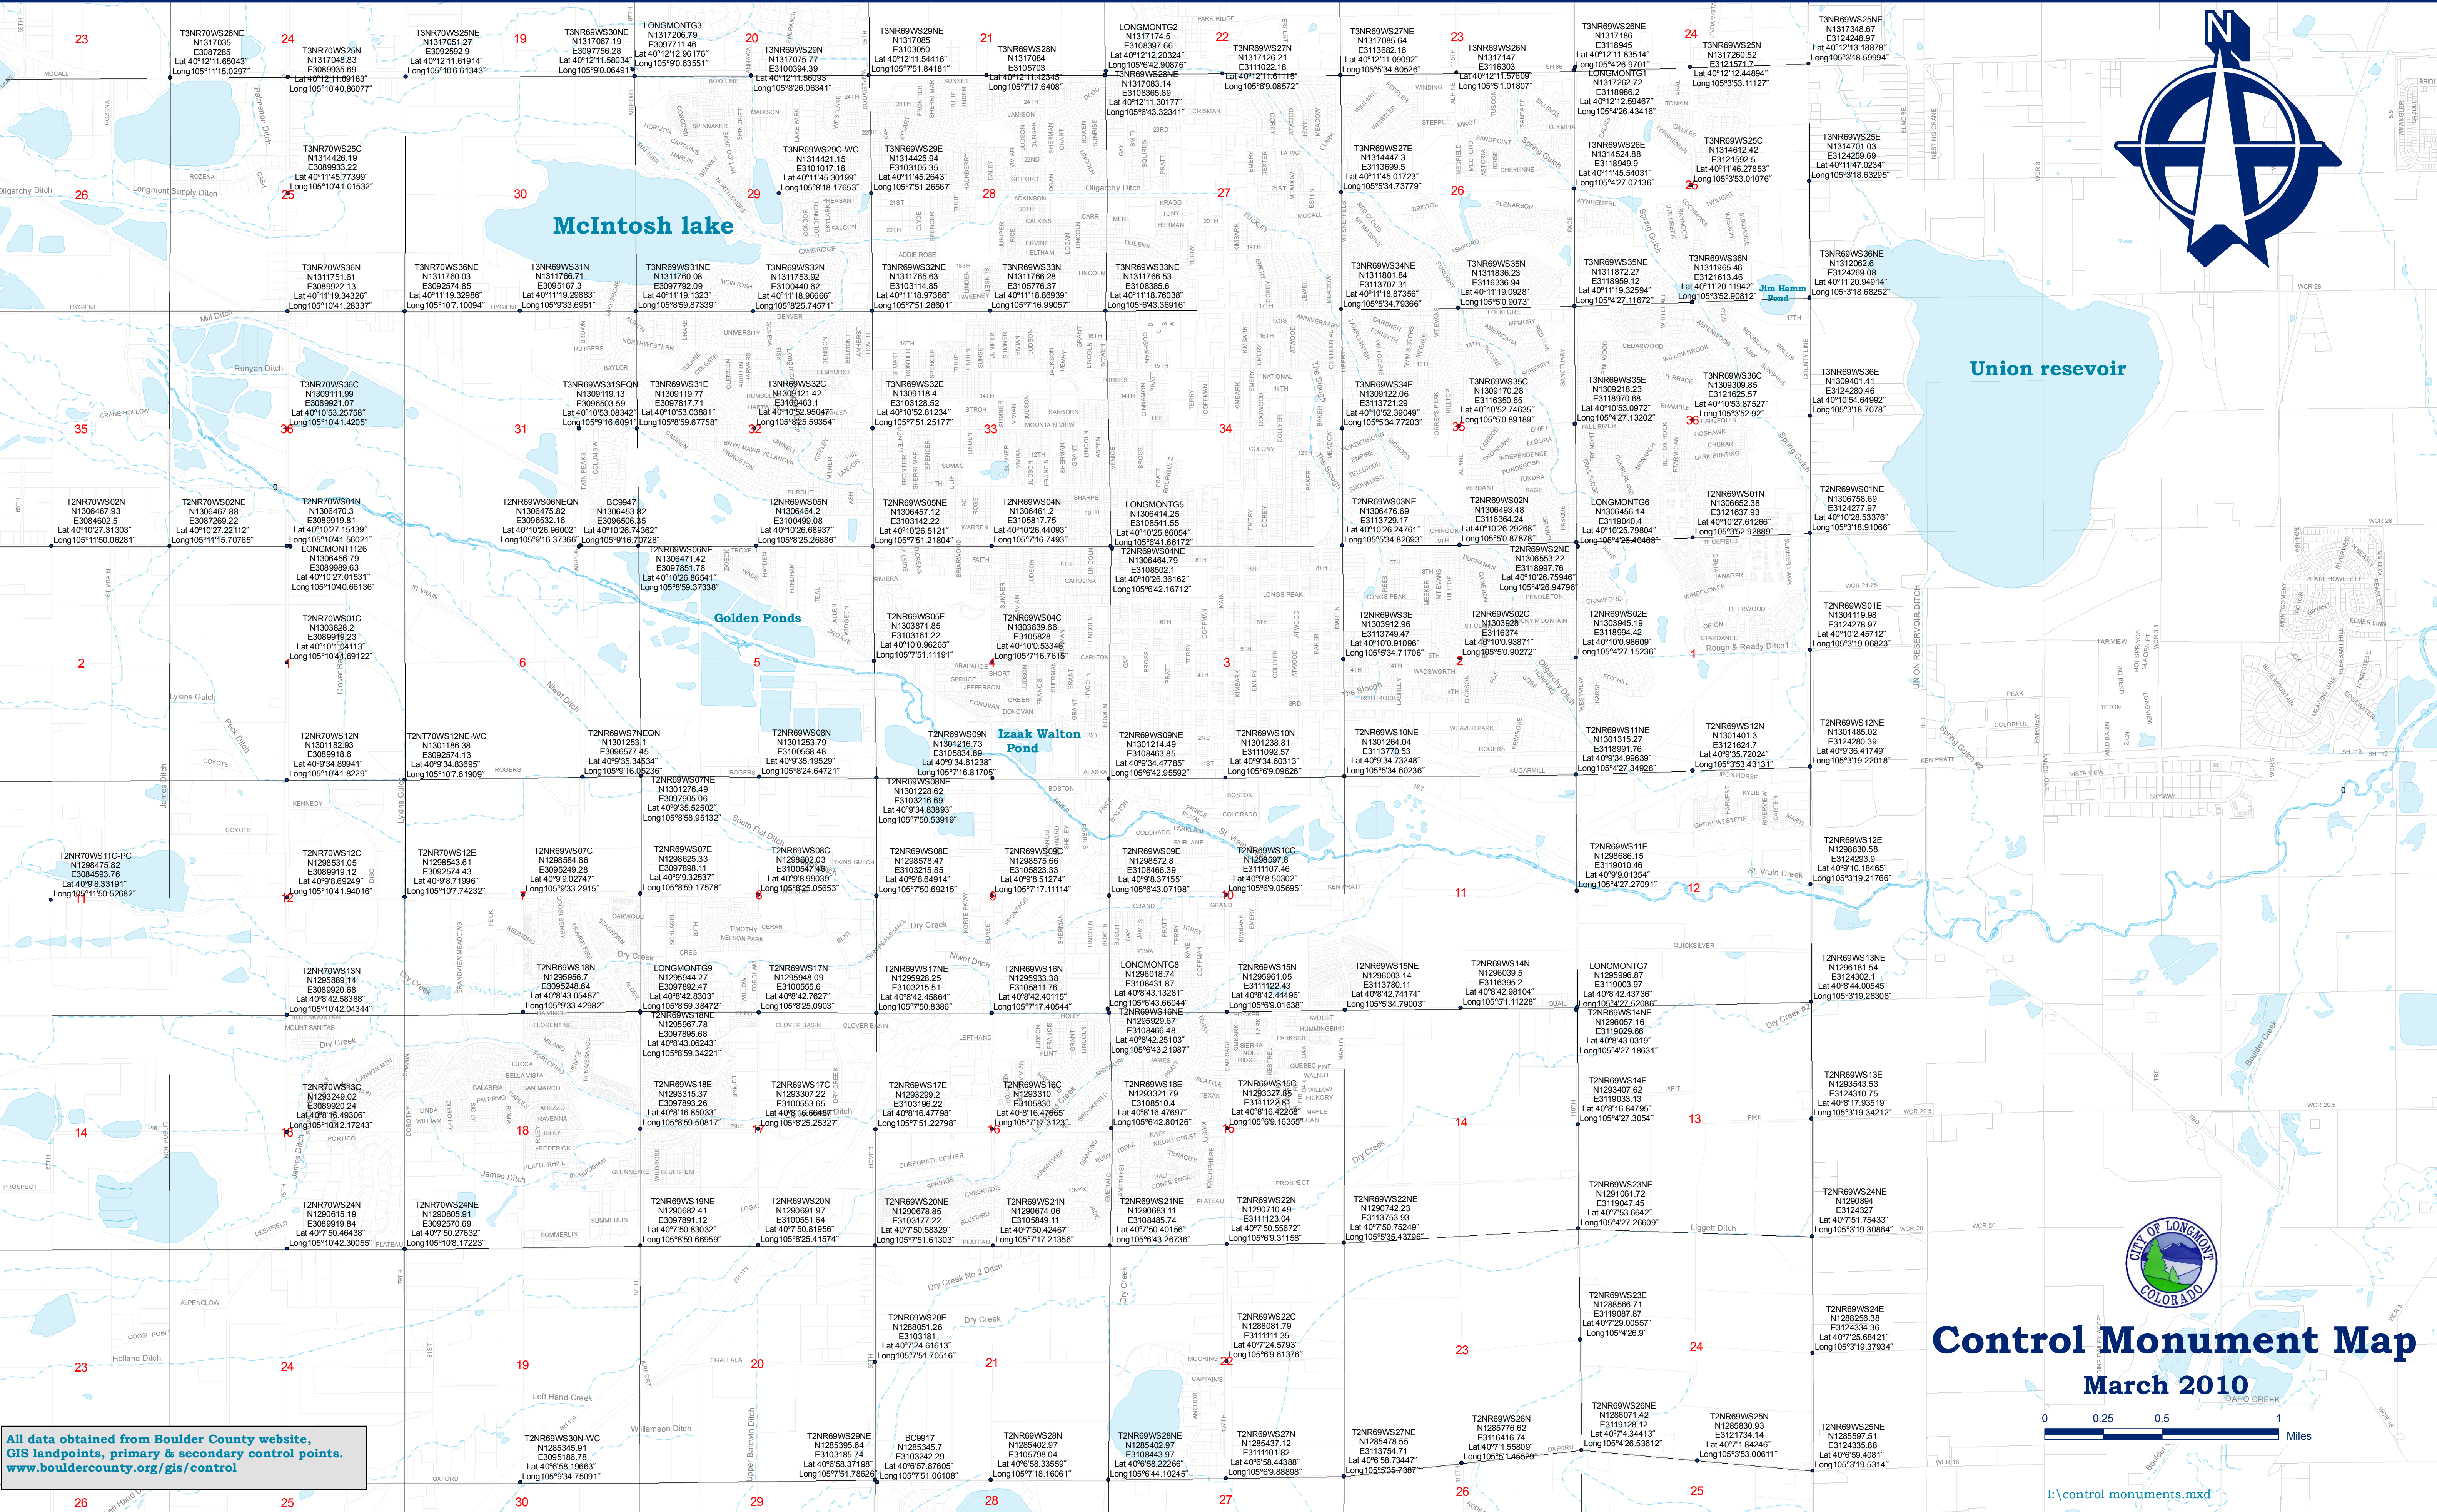

# Control Monument Map

March 2010

All data obtained from Boulder County website, GIS landpoints, primary & secondary control points. [www.bouldercounty.org/gis/control](http://www.bouldercounty.org/gis/control)

I:\control monuments.mxd