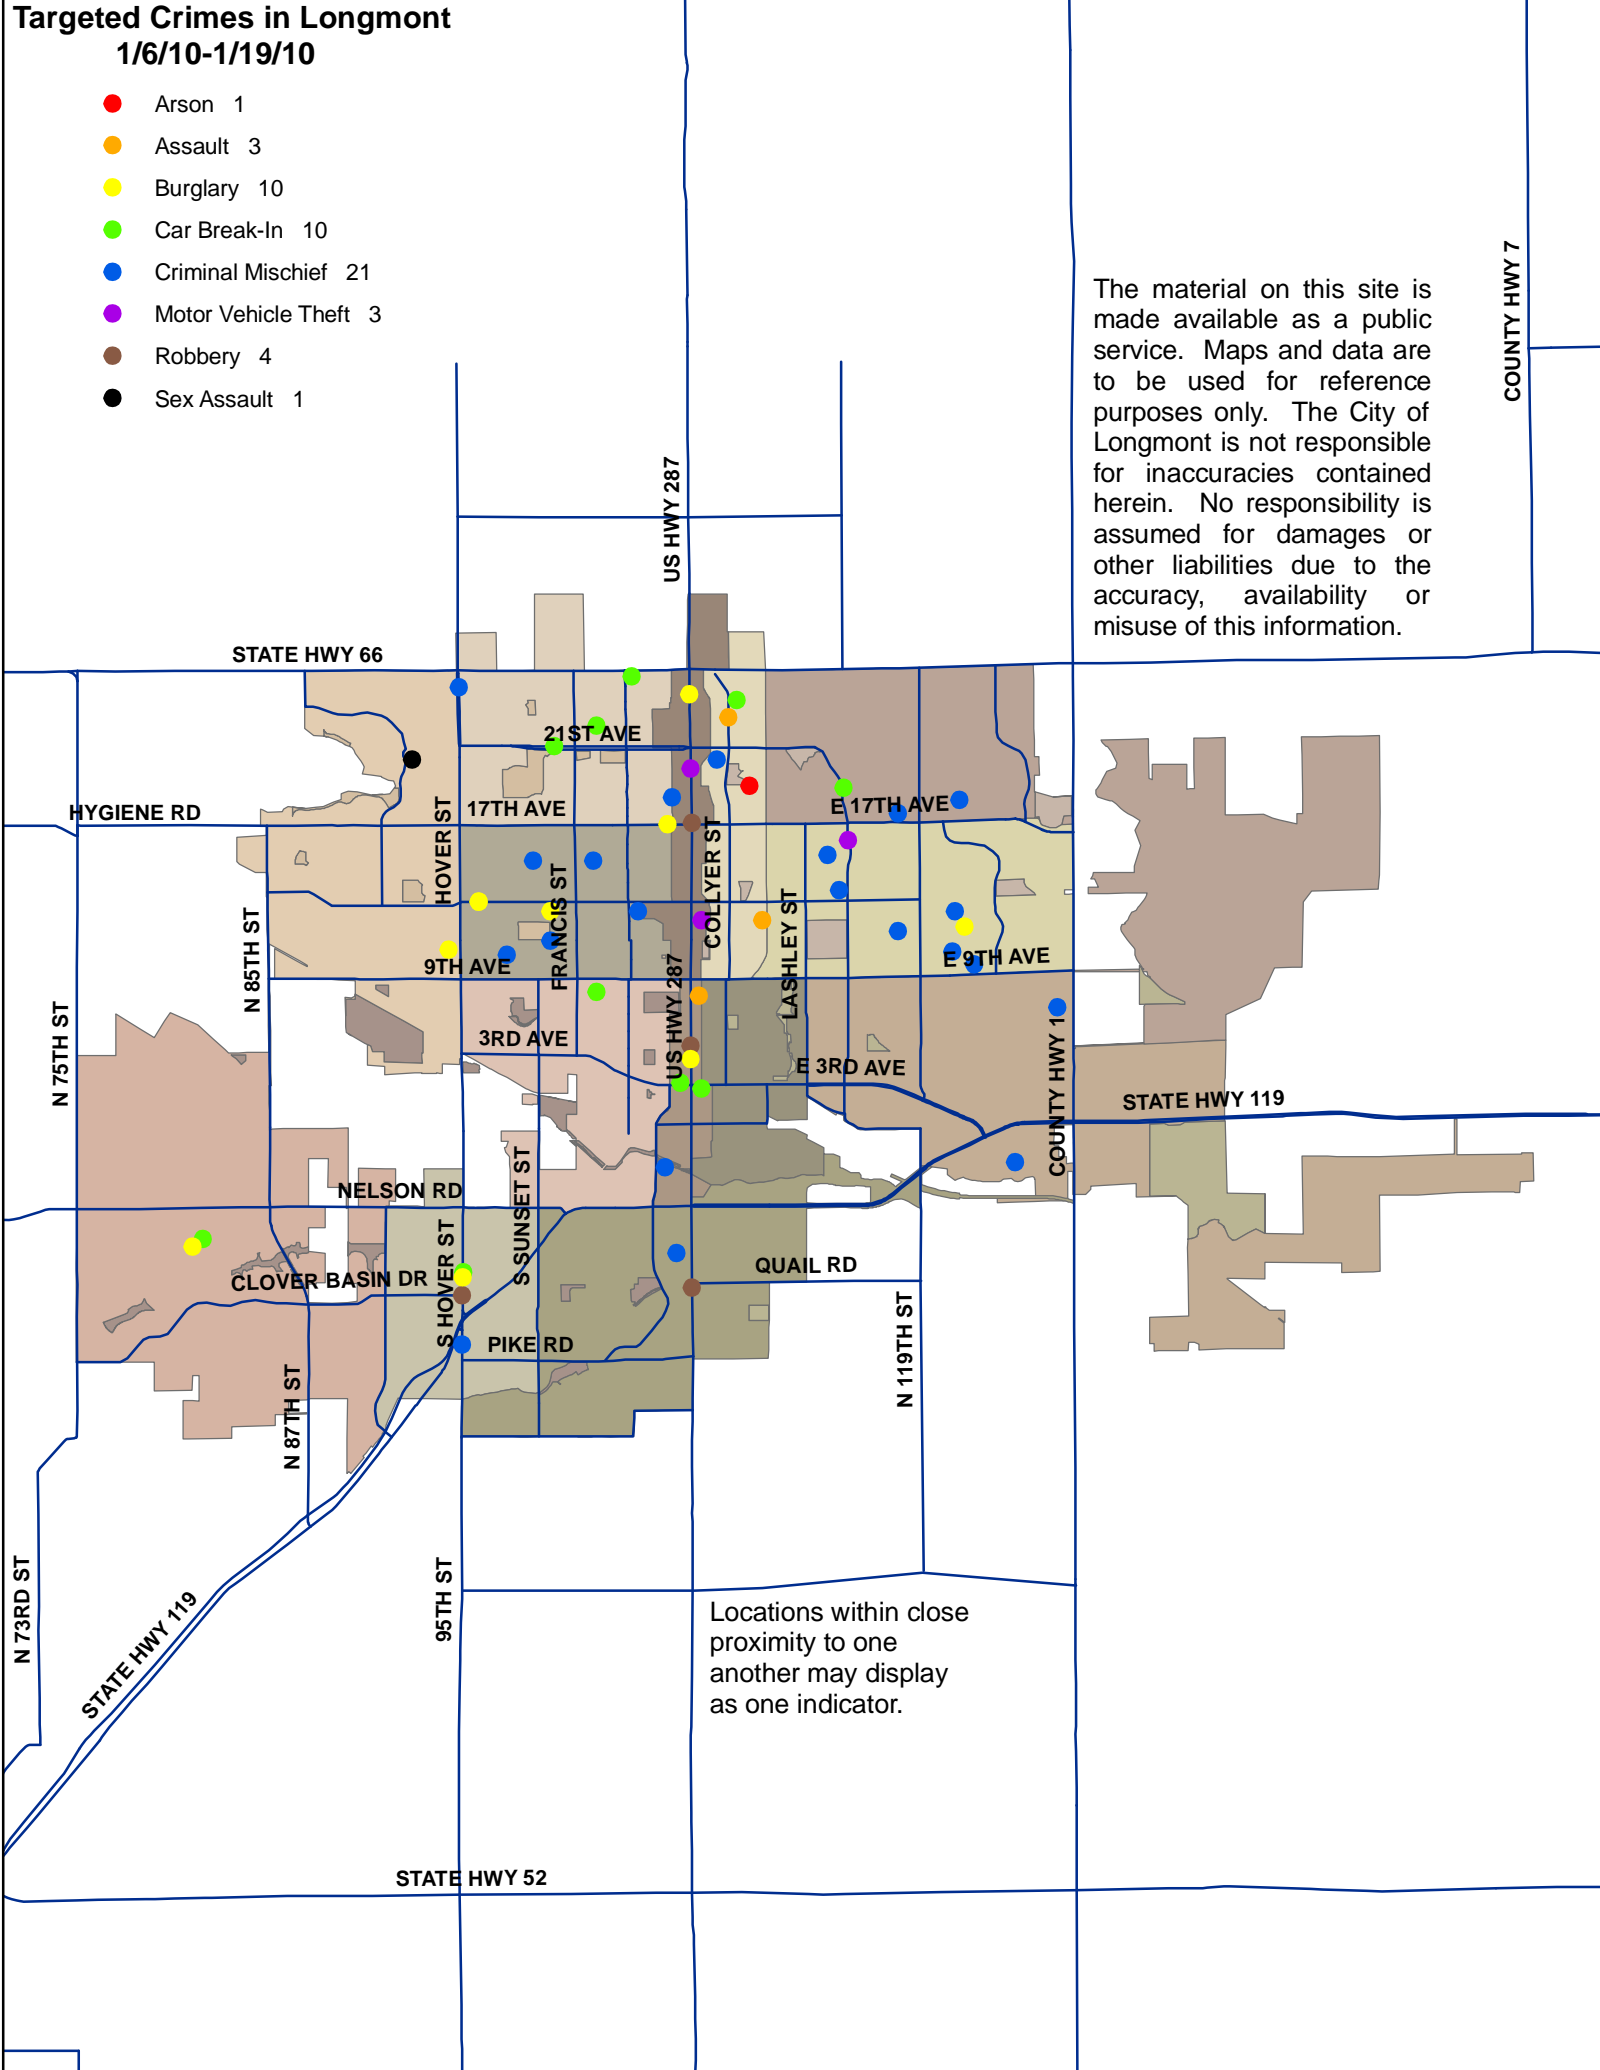

Targeted Crimes in Longmont 1/6/10-1/19/10

- Arson 1
- Assault 3
- Burglary 10
- Car Break-In 10
- Criminal Mischief 21
- Motor Vehicle Theft 3
- Robbery 4
- Sex Assault 1

The material on this site is made available as a public service. Maps and data are to be used for reference purposes only. The City of Longmont is not responsible for inaccuracies contained herein. No responsibility is assumed for damages or other liabilities due to the accuracy, availability or misuse of this information.

Locations within close proximity to one another may display as one indicator.

COUNTY HWY 7