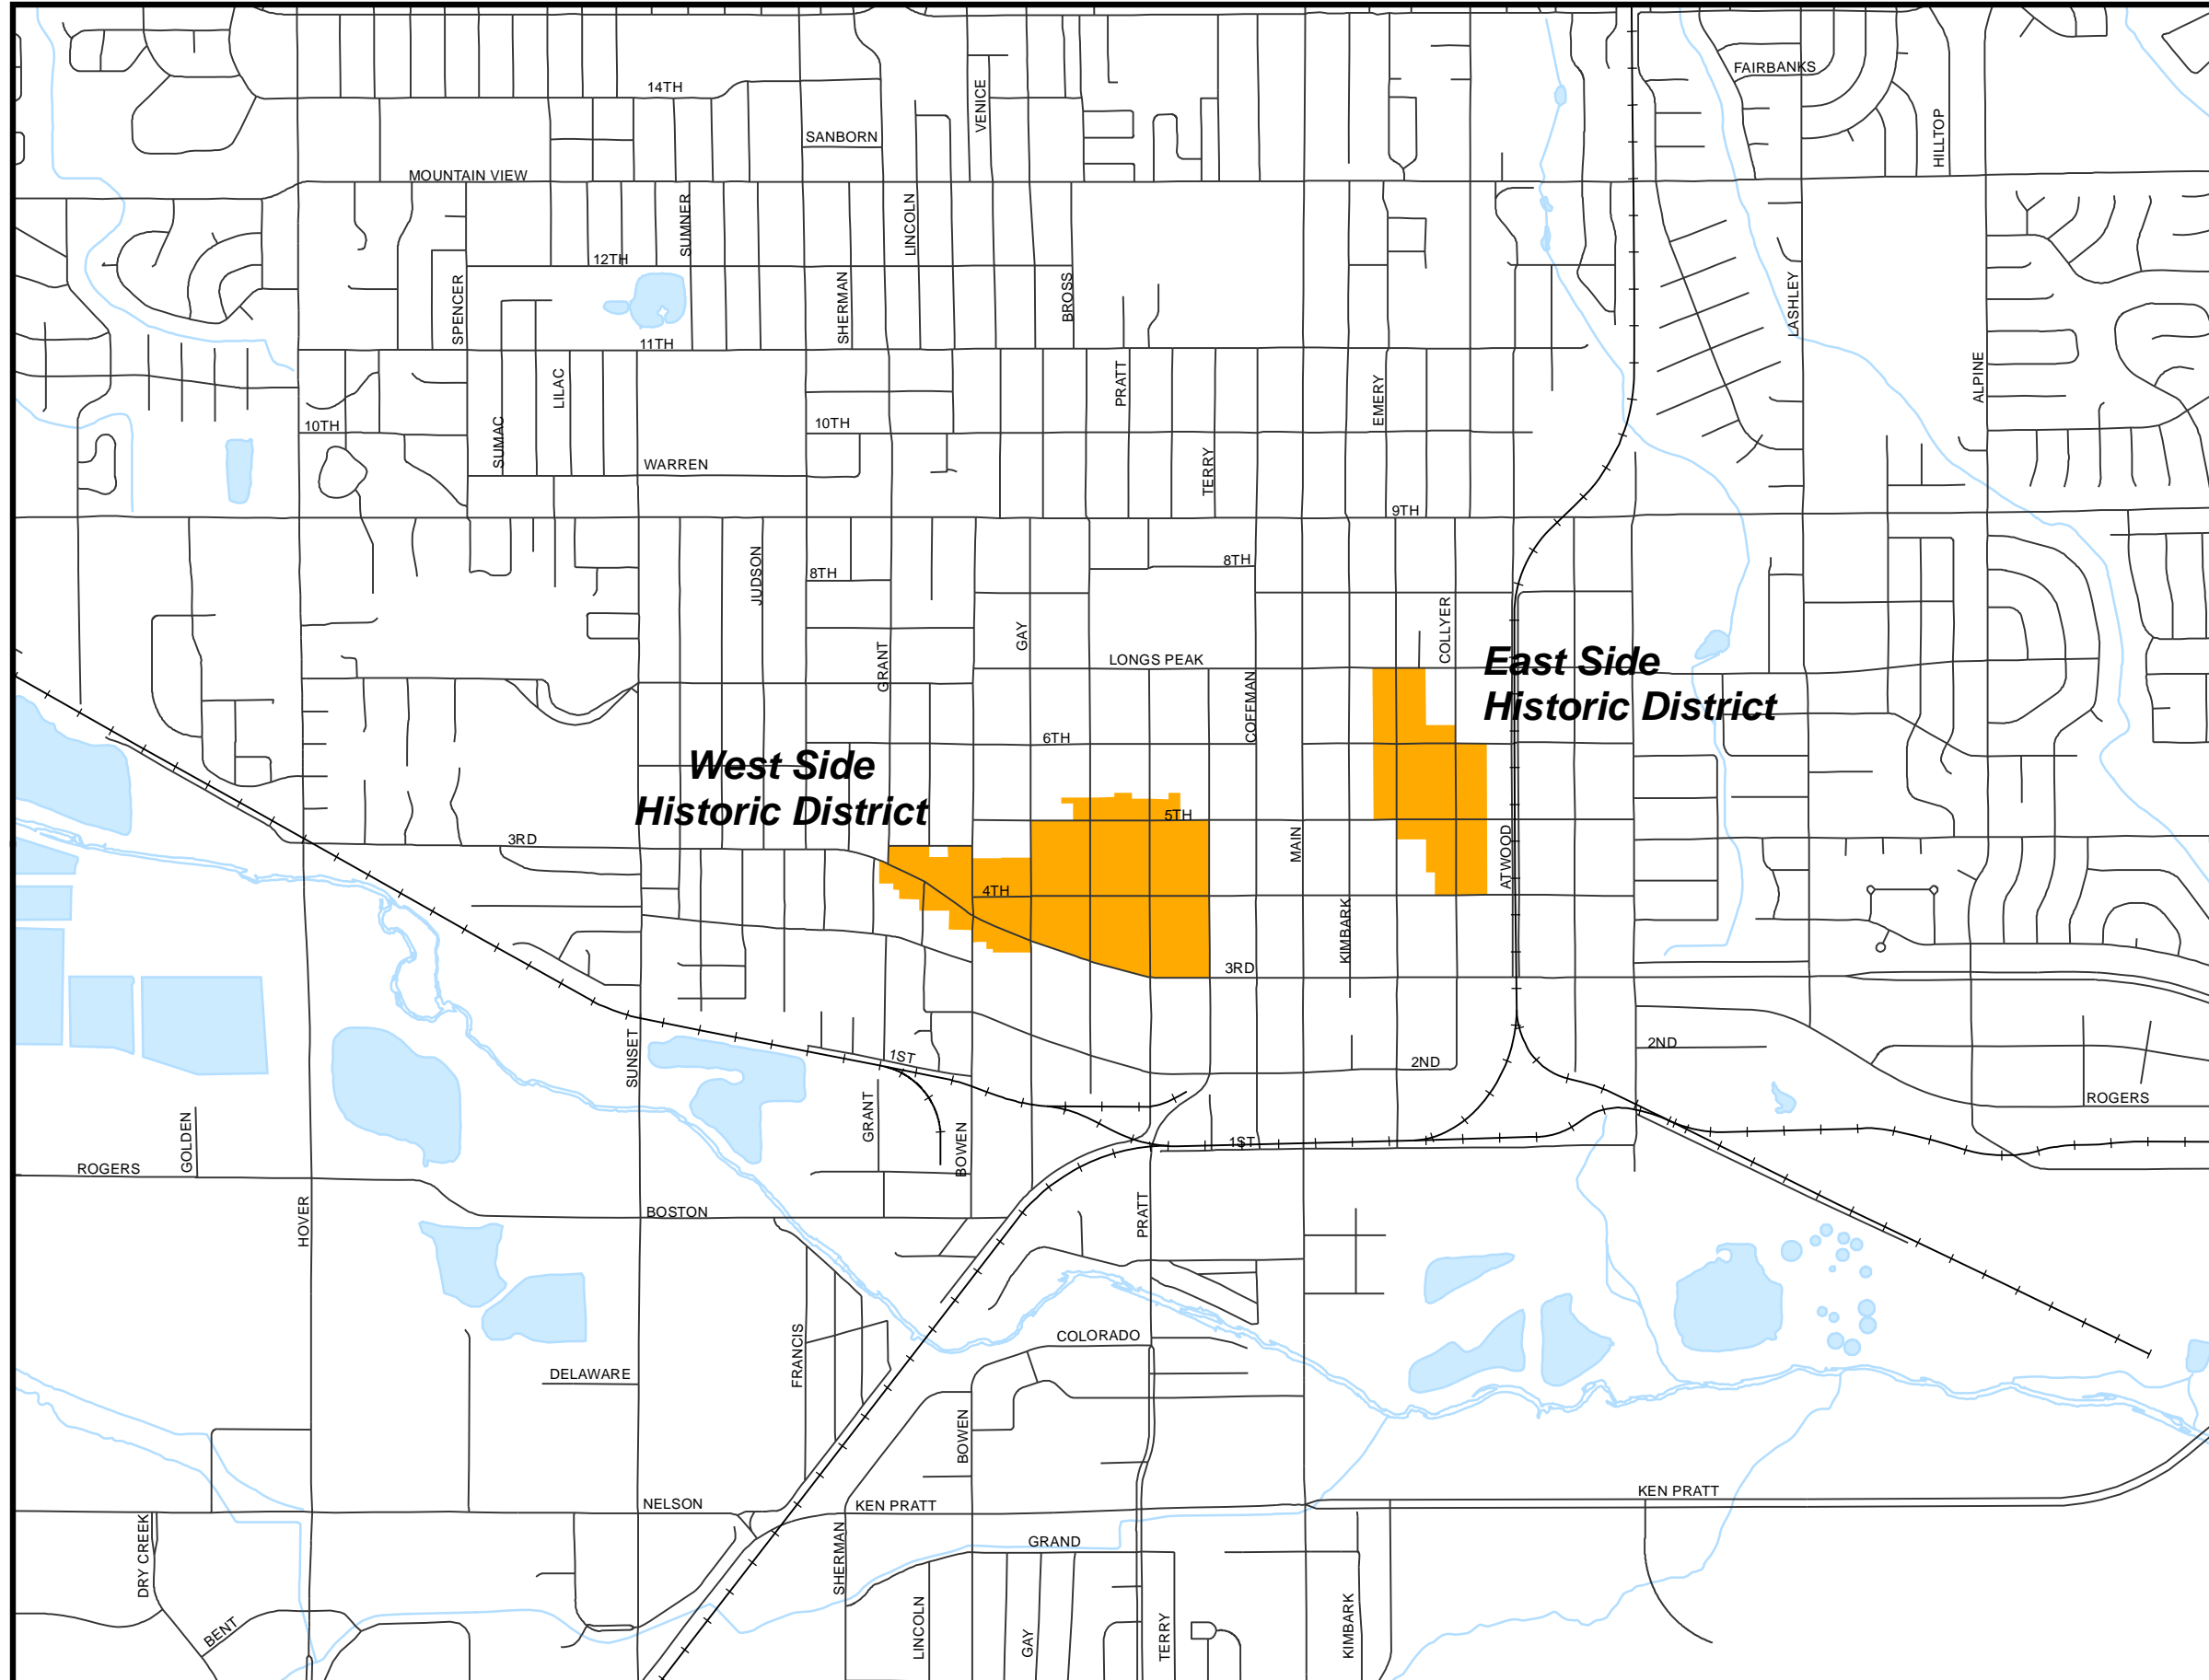

LONGMONT AREA COMPREHENSIVE PLAN

Historic Districts

Legend

 Nationally Registered Historic Districts

August 26, 2003
(Includes amendments through April 11, 2006)

Planning and Development Services Division
Department of Community Development