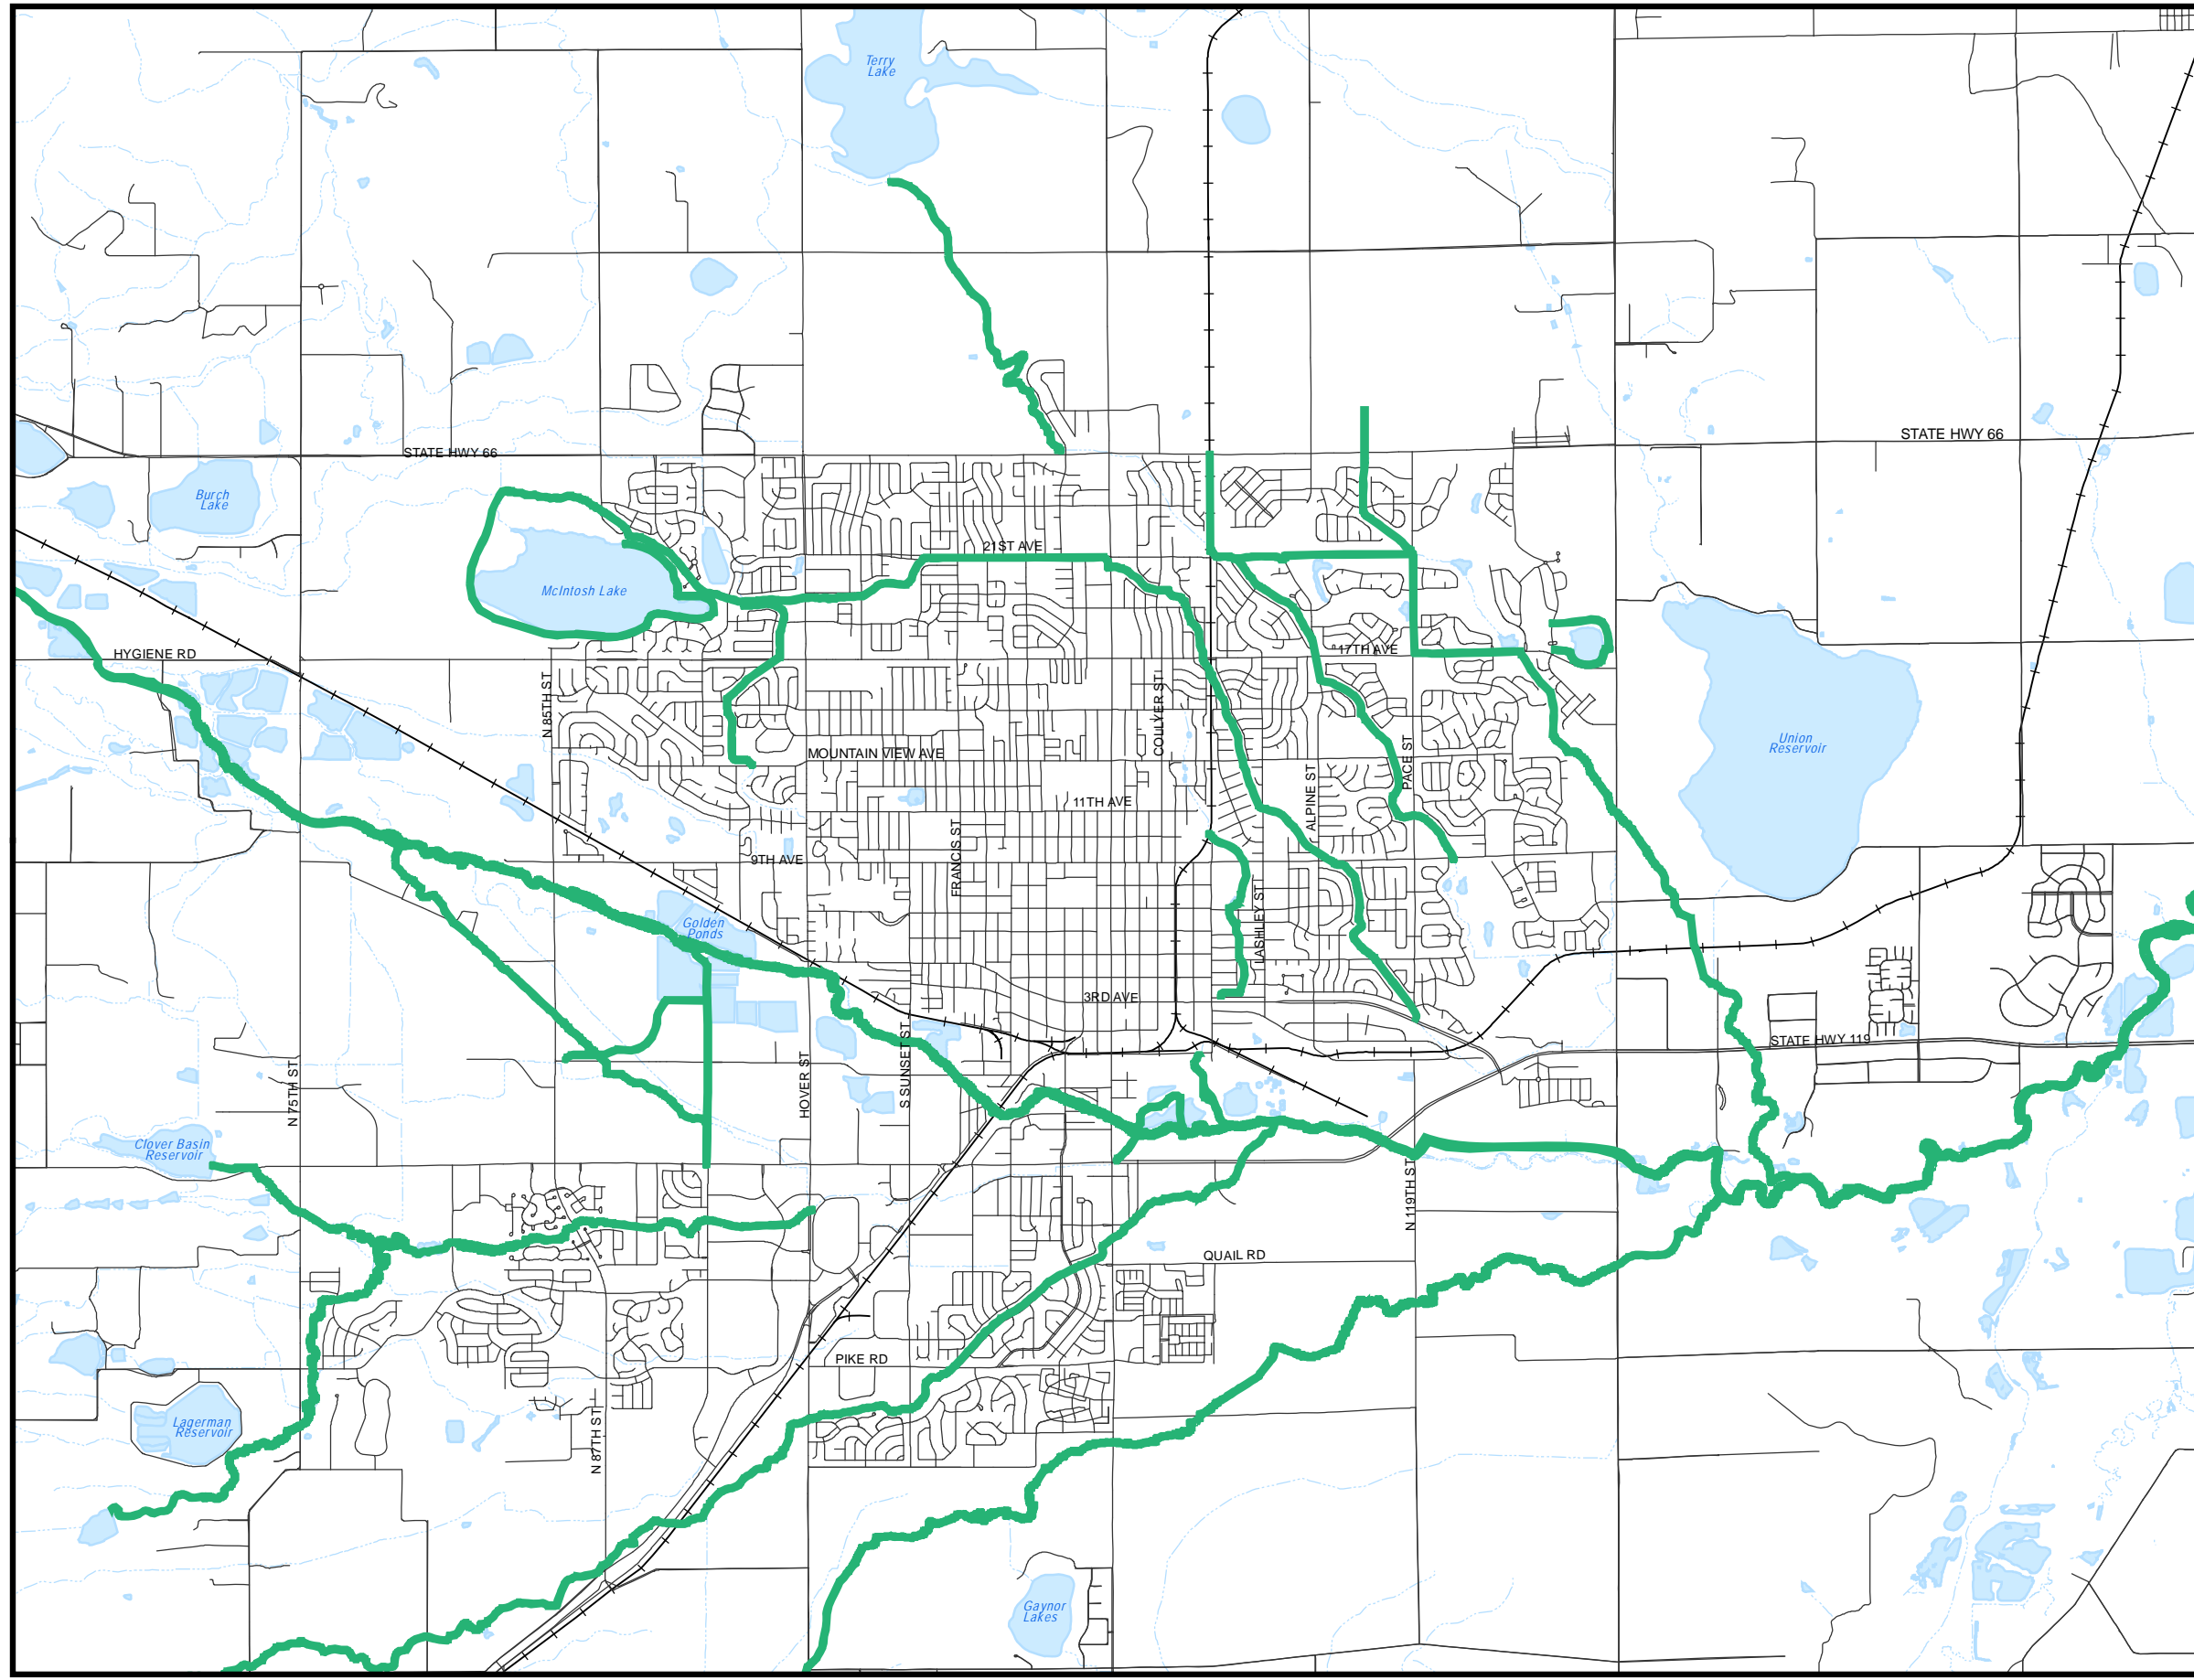

LONGMONT AREA COMPREHENSIVE PLAN

Primary Greenways

Legend
— Primary Greenways

August 26, 2003
(Includes amendments through April 11, 2006)

**Planning and Development Services Division
Department of Community Development**