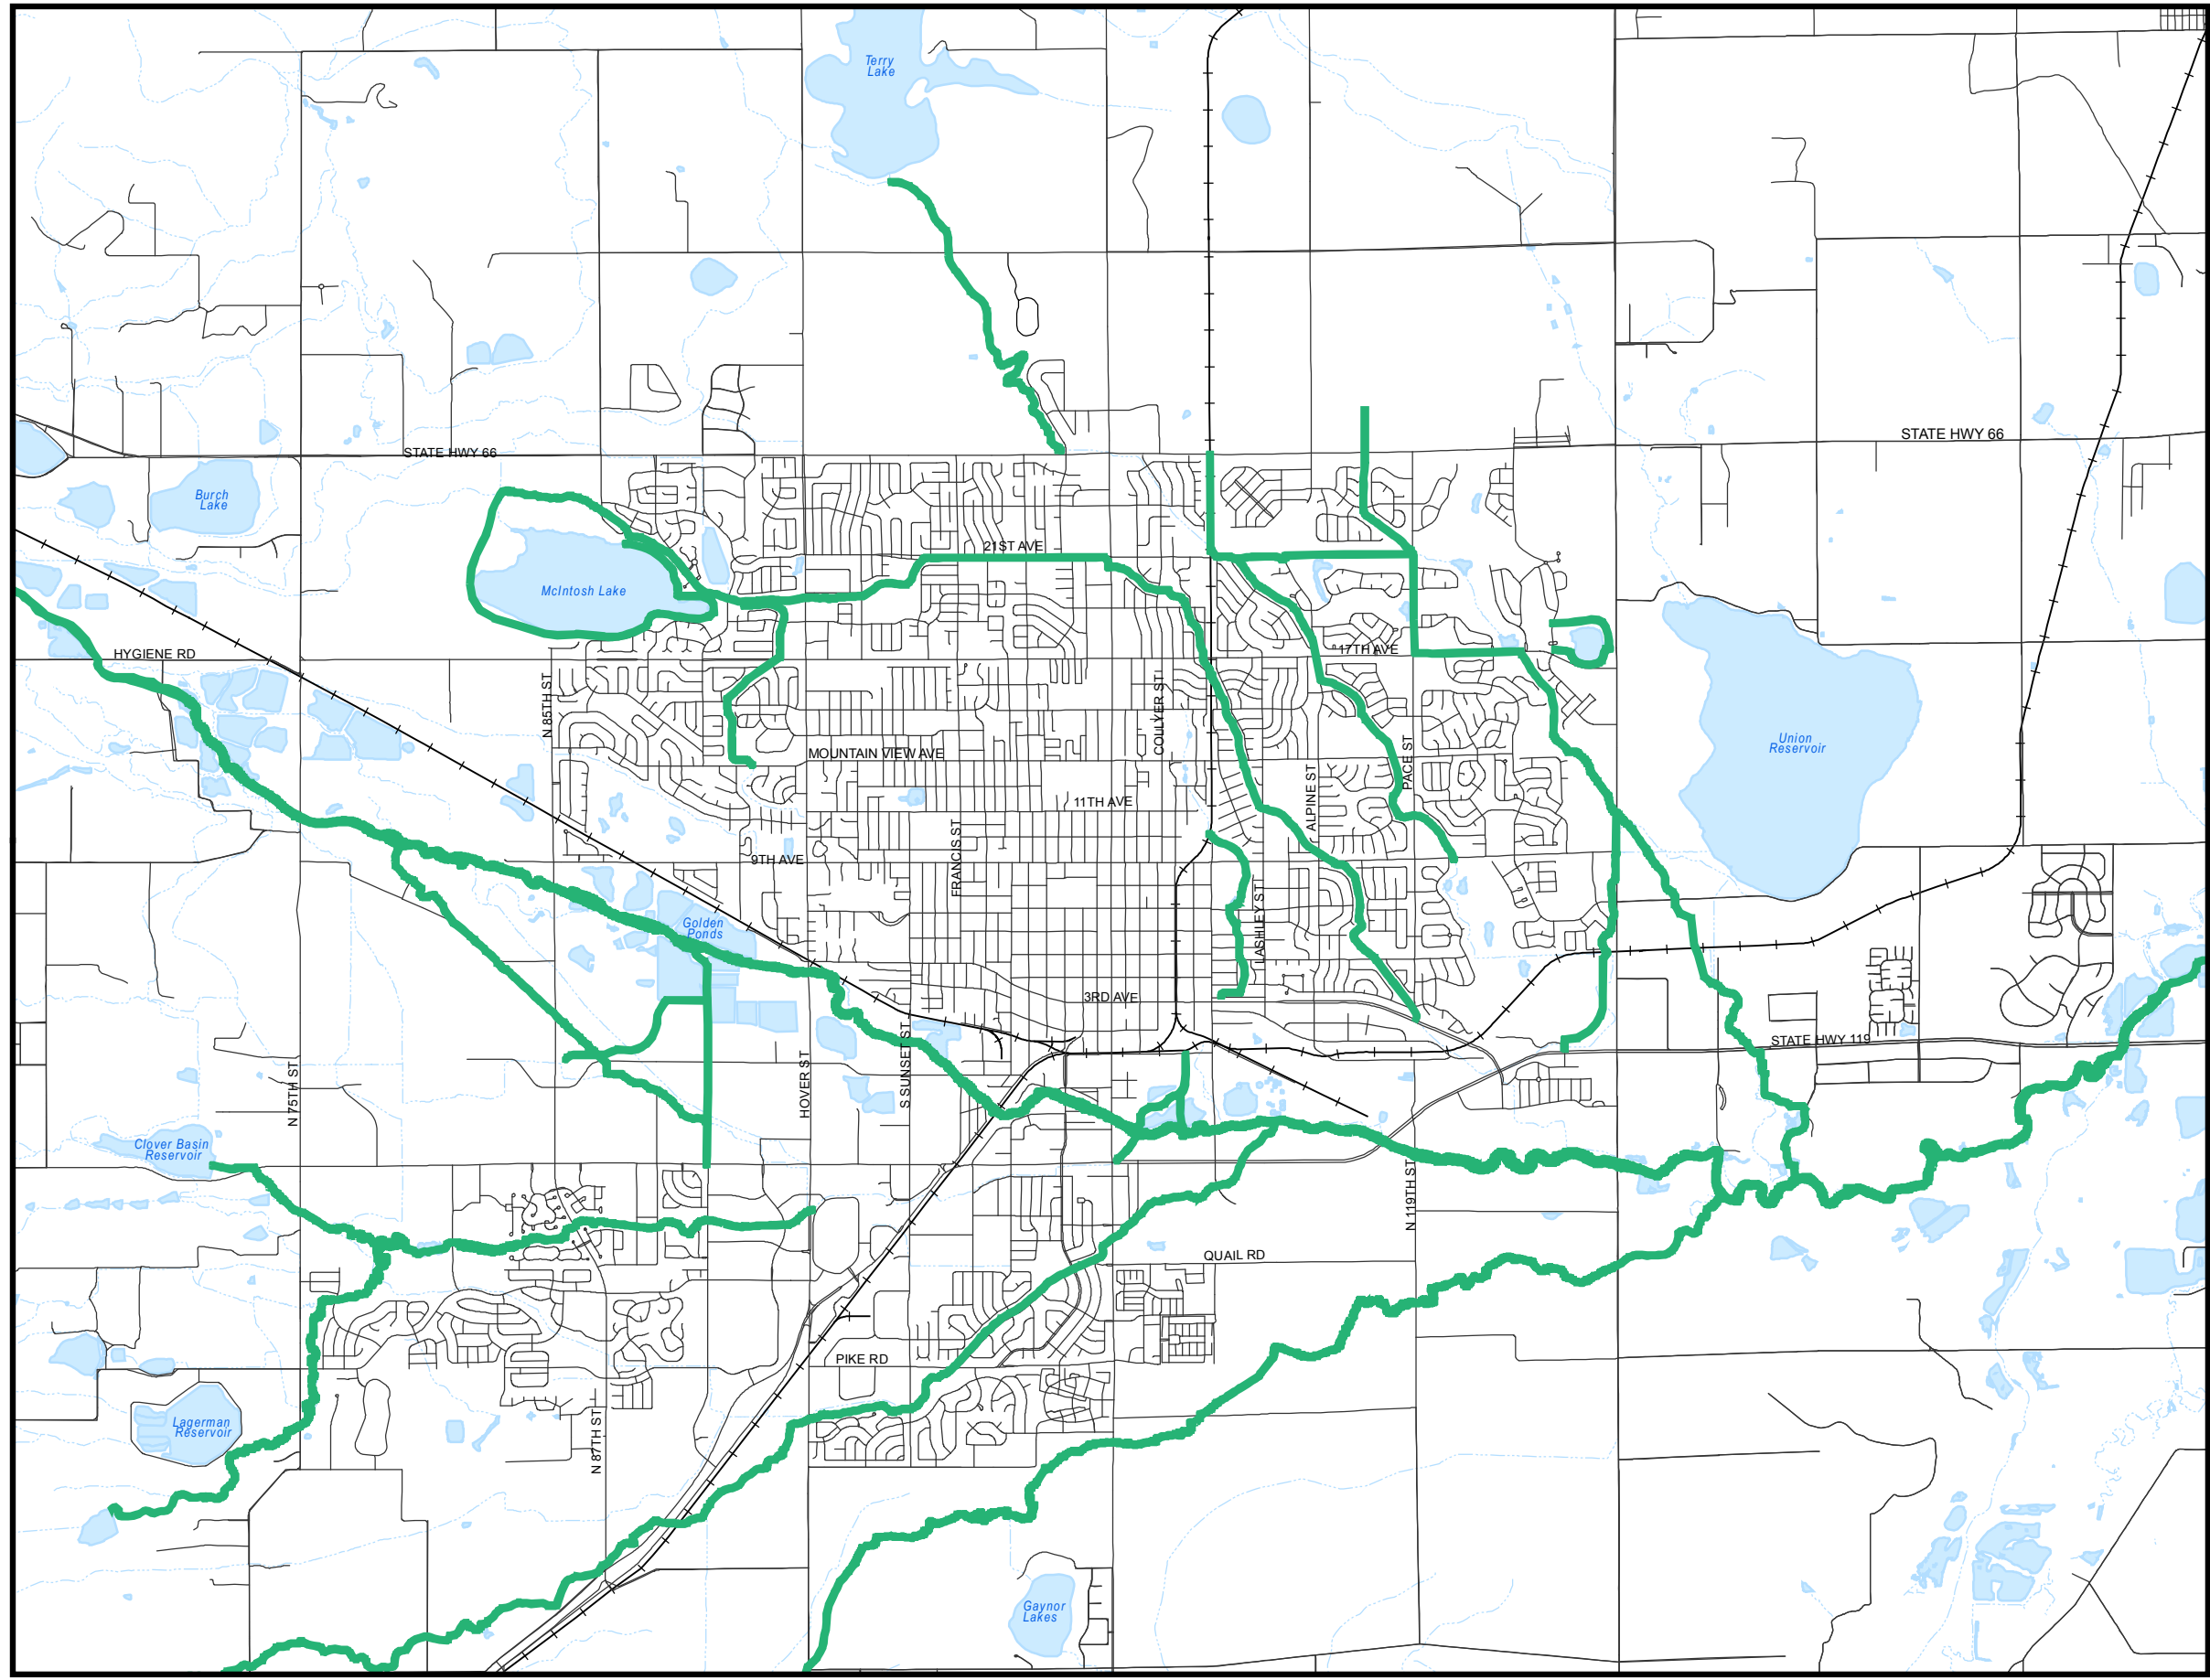

LONGMONT AREA COMPREHENSIVE PLAN

Primary Greenways

Legend
— Primary Greenways

August 26, 2003
(Includes amendments through July 27, 2010)

Planning Division
Department of Economic Development