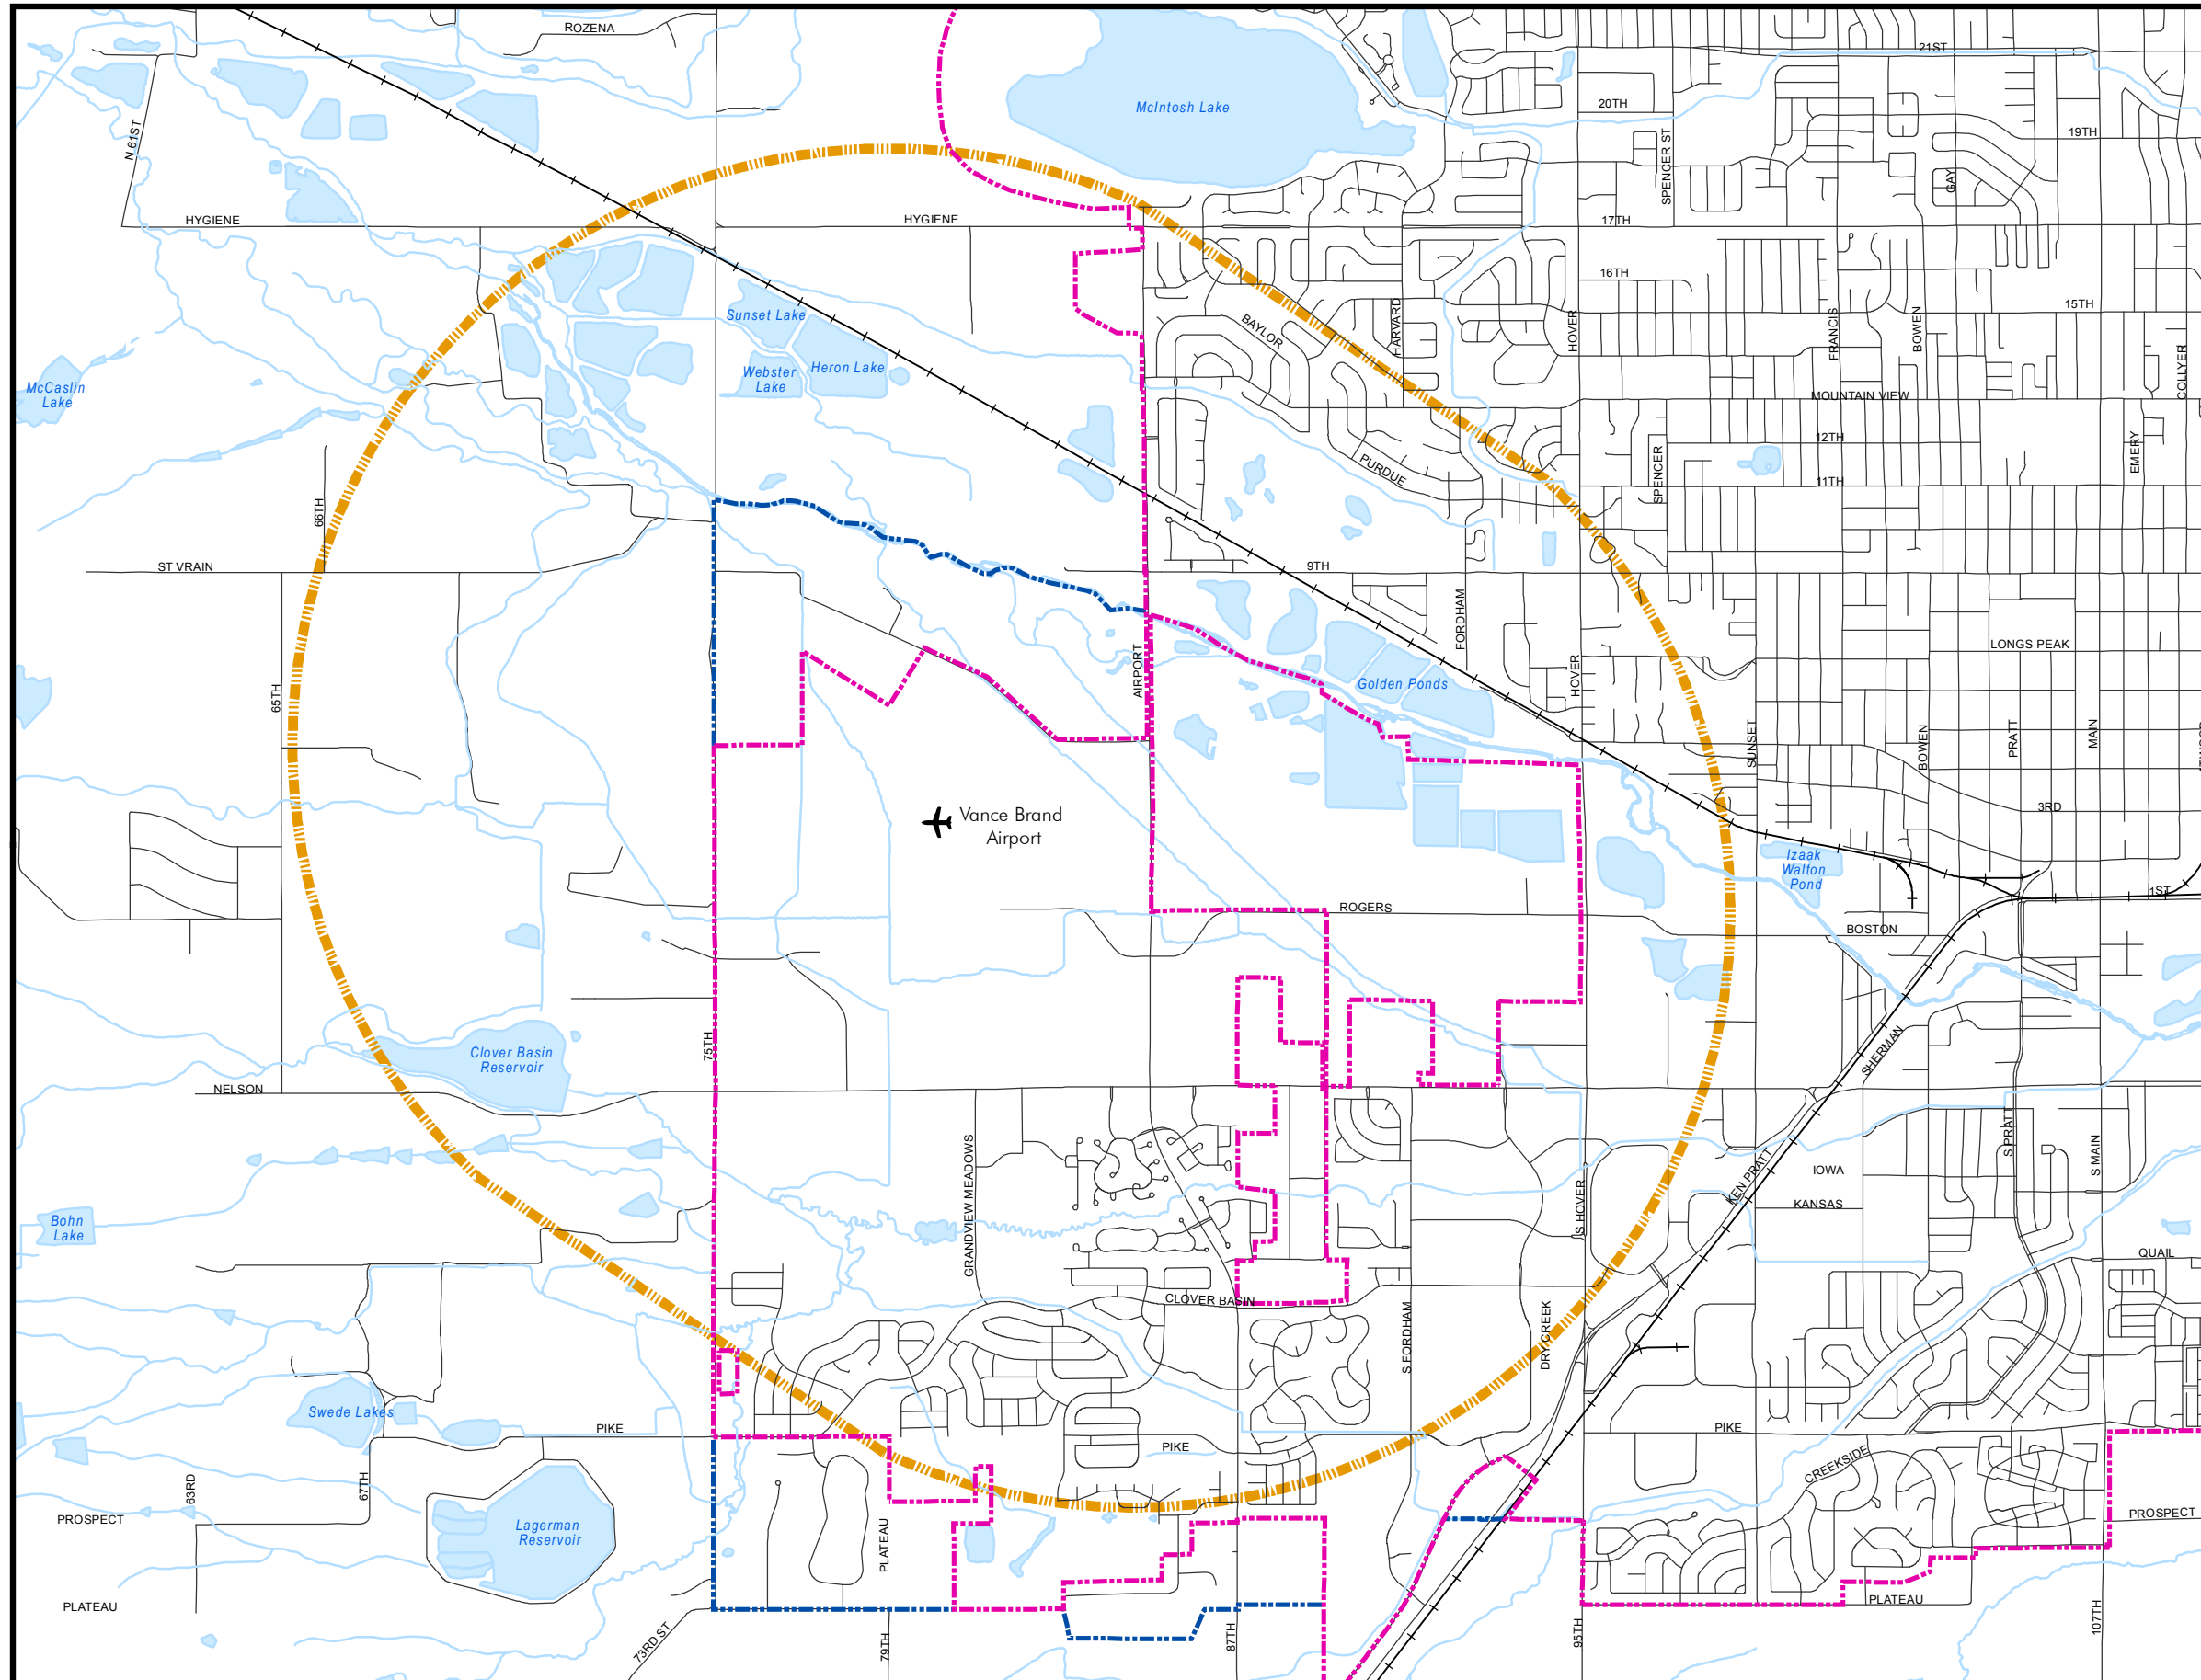

LONGMONT AREA COMPREHENSIVE PLAN

Airport Influence Zone

Legend

-  Airport Influence Zone
-  Municipal Service Area (MSA)
-  Longmont Planning Area (LPA)

August 26, 2003
(Includes amendments through July 27, 2010)

Planning Division
Department of Economic Development