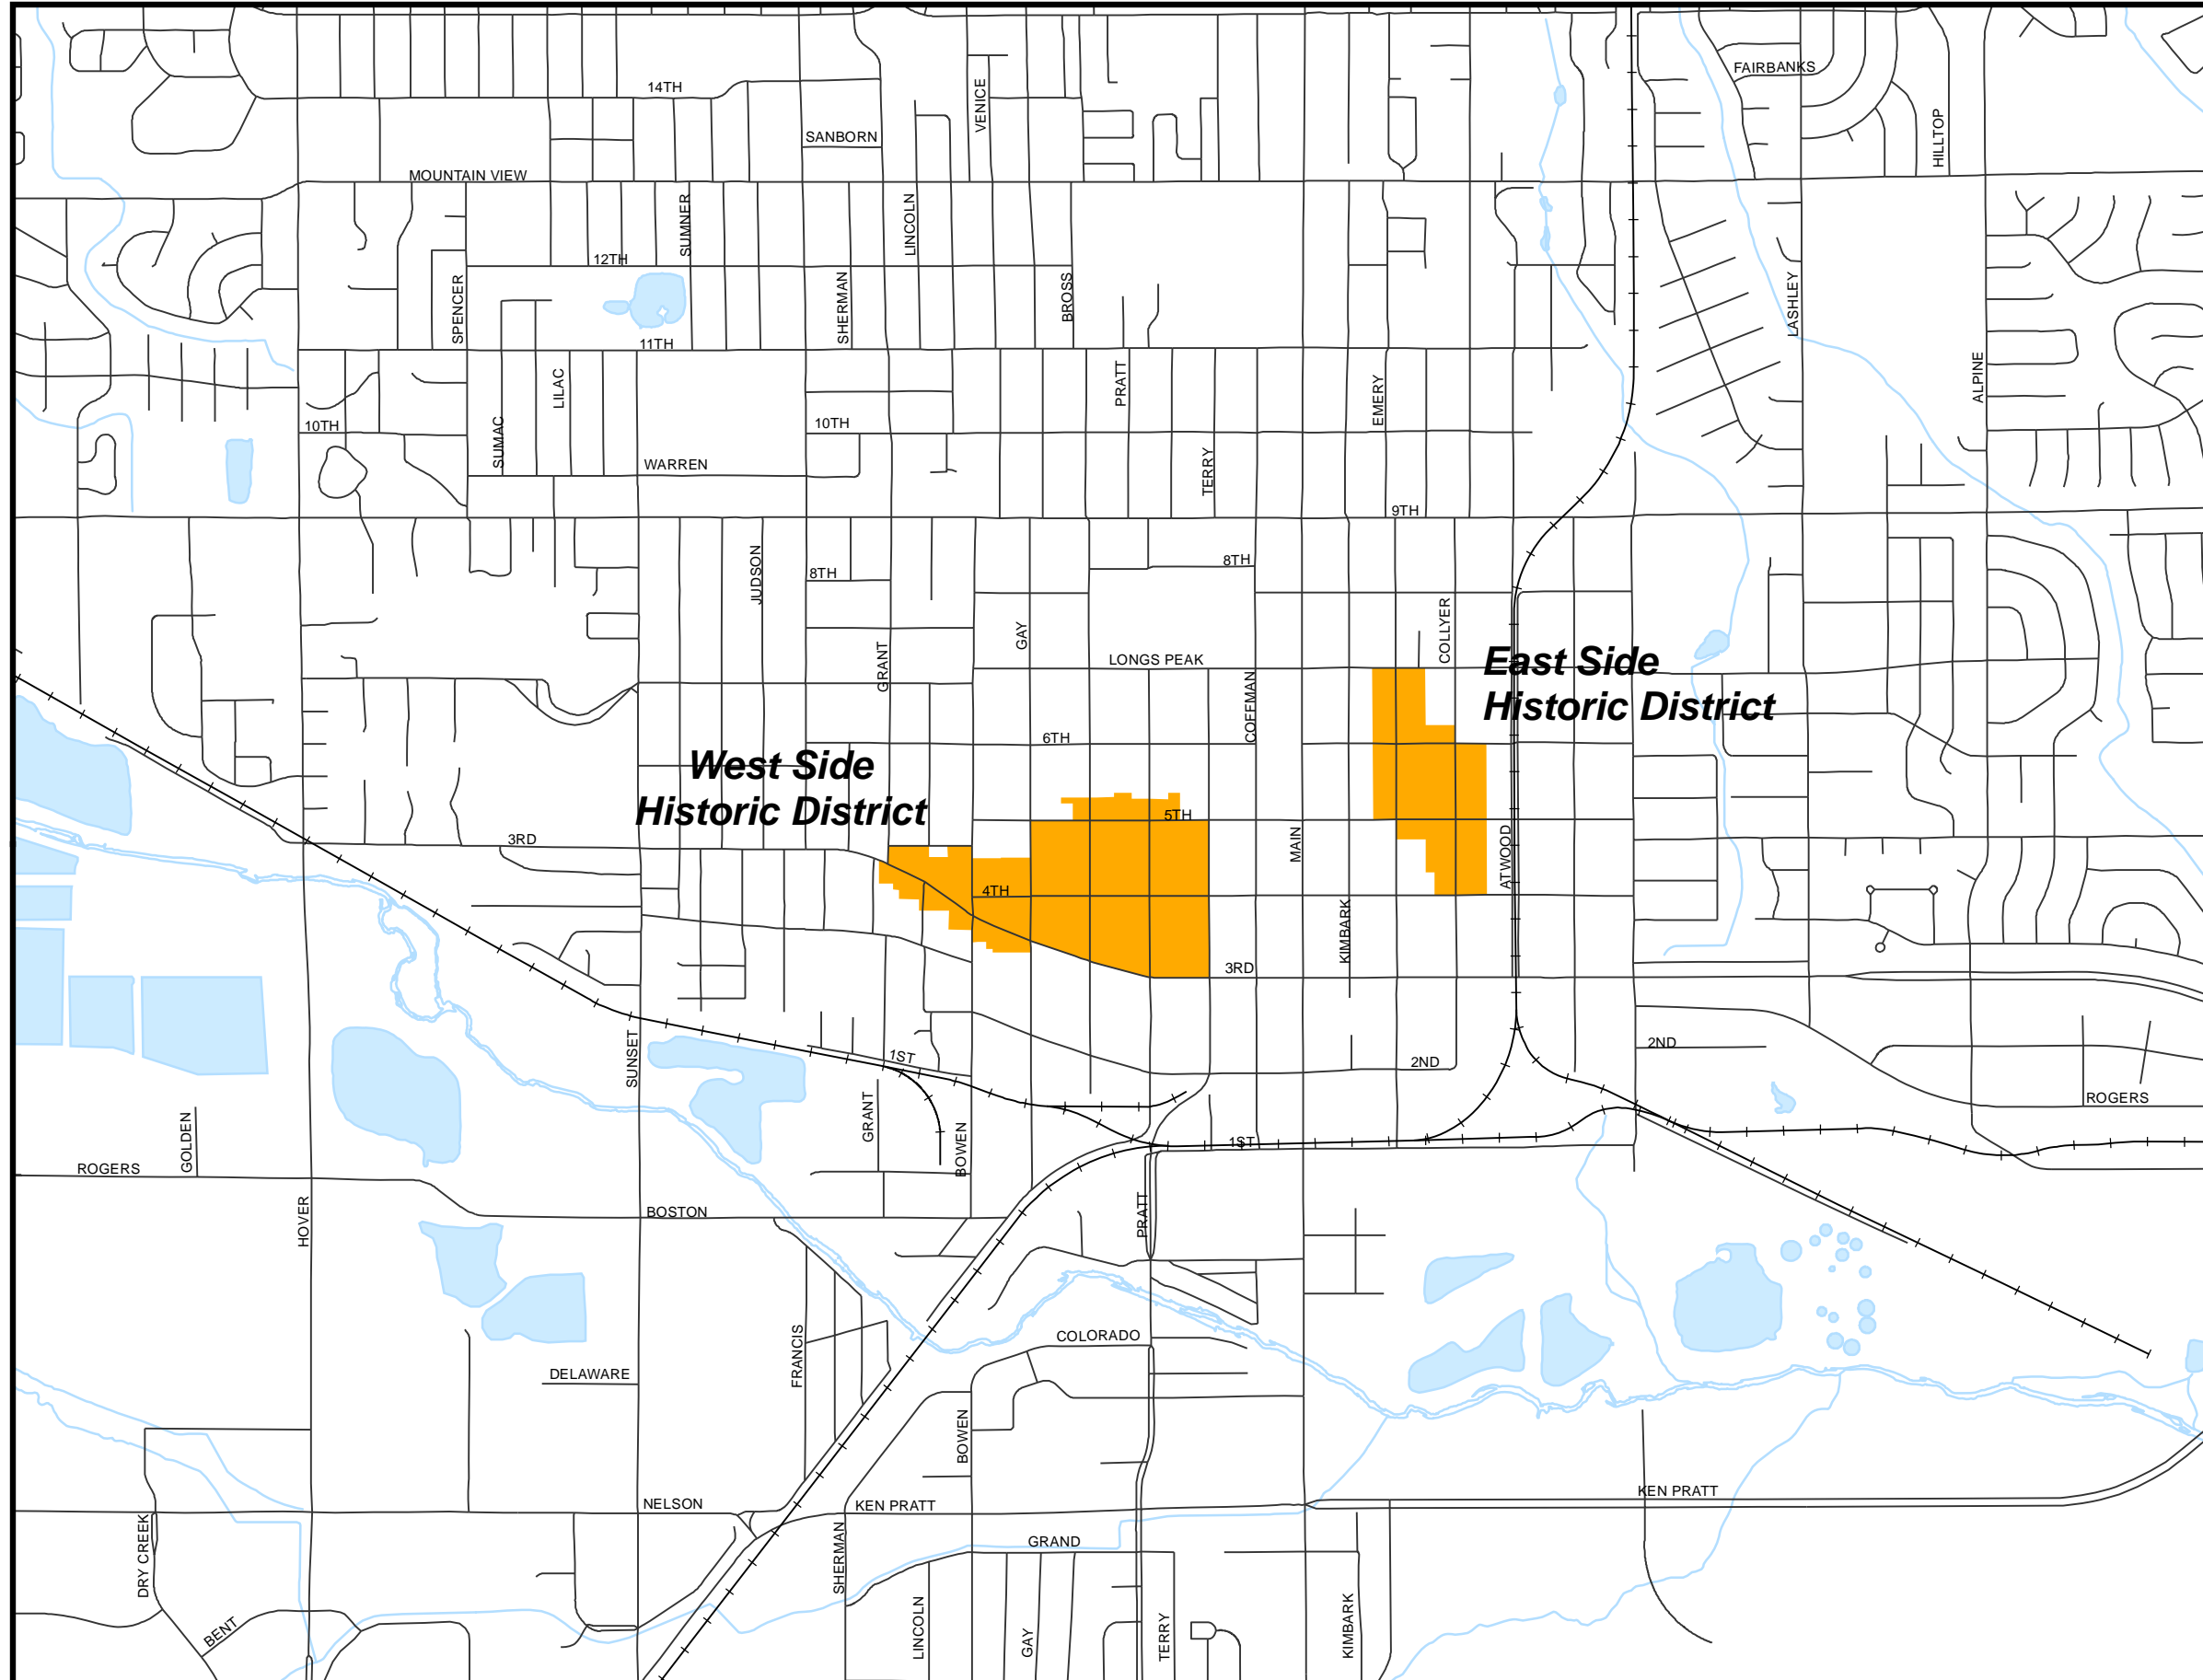

LONGMONT AREA COMPREHENSIVE PLAN

Historic Districts

Legend

 Nationally Registered Historic Districts

0 500 1,000 2,000
Feet

August 26, 2003
(Includes amendments through June 12, 2007)

Planning and Development Services Division
Department of Community Development