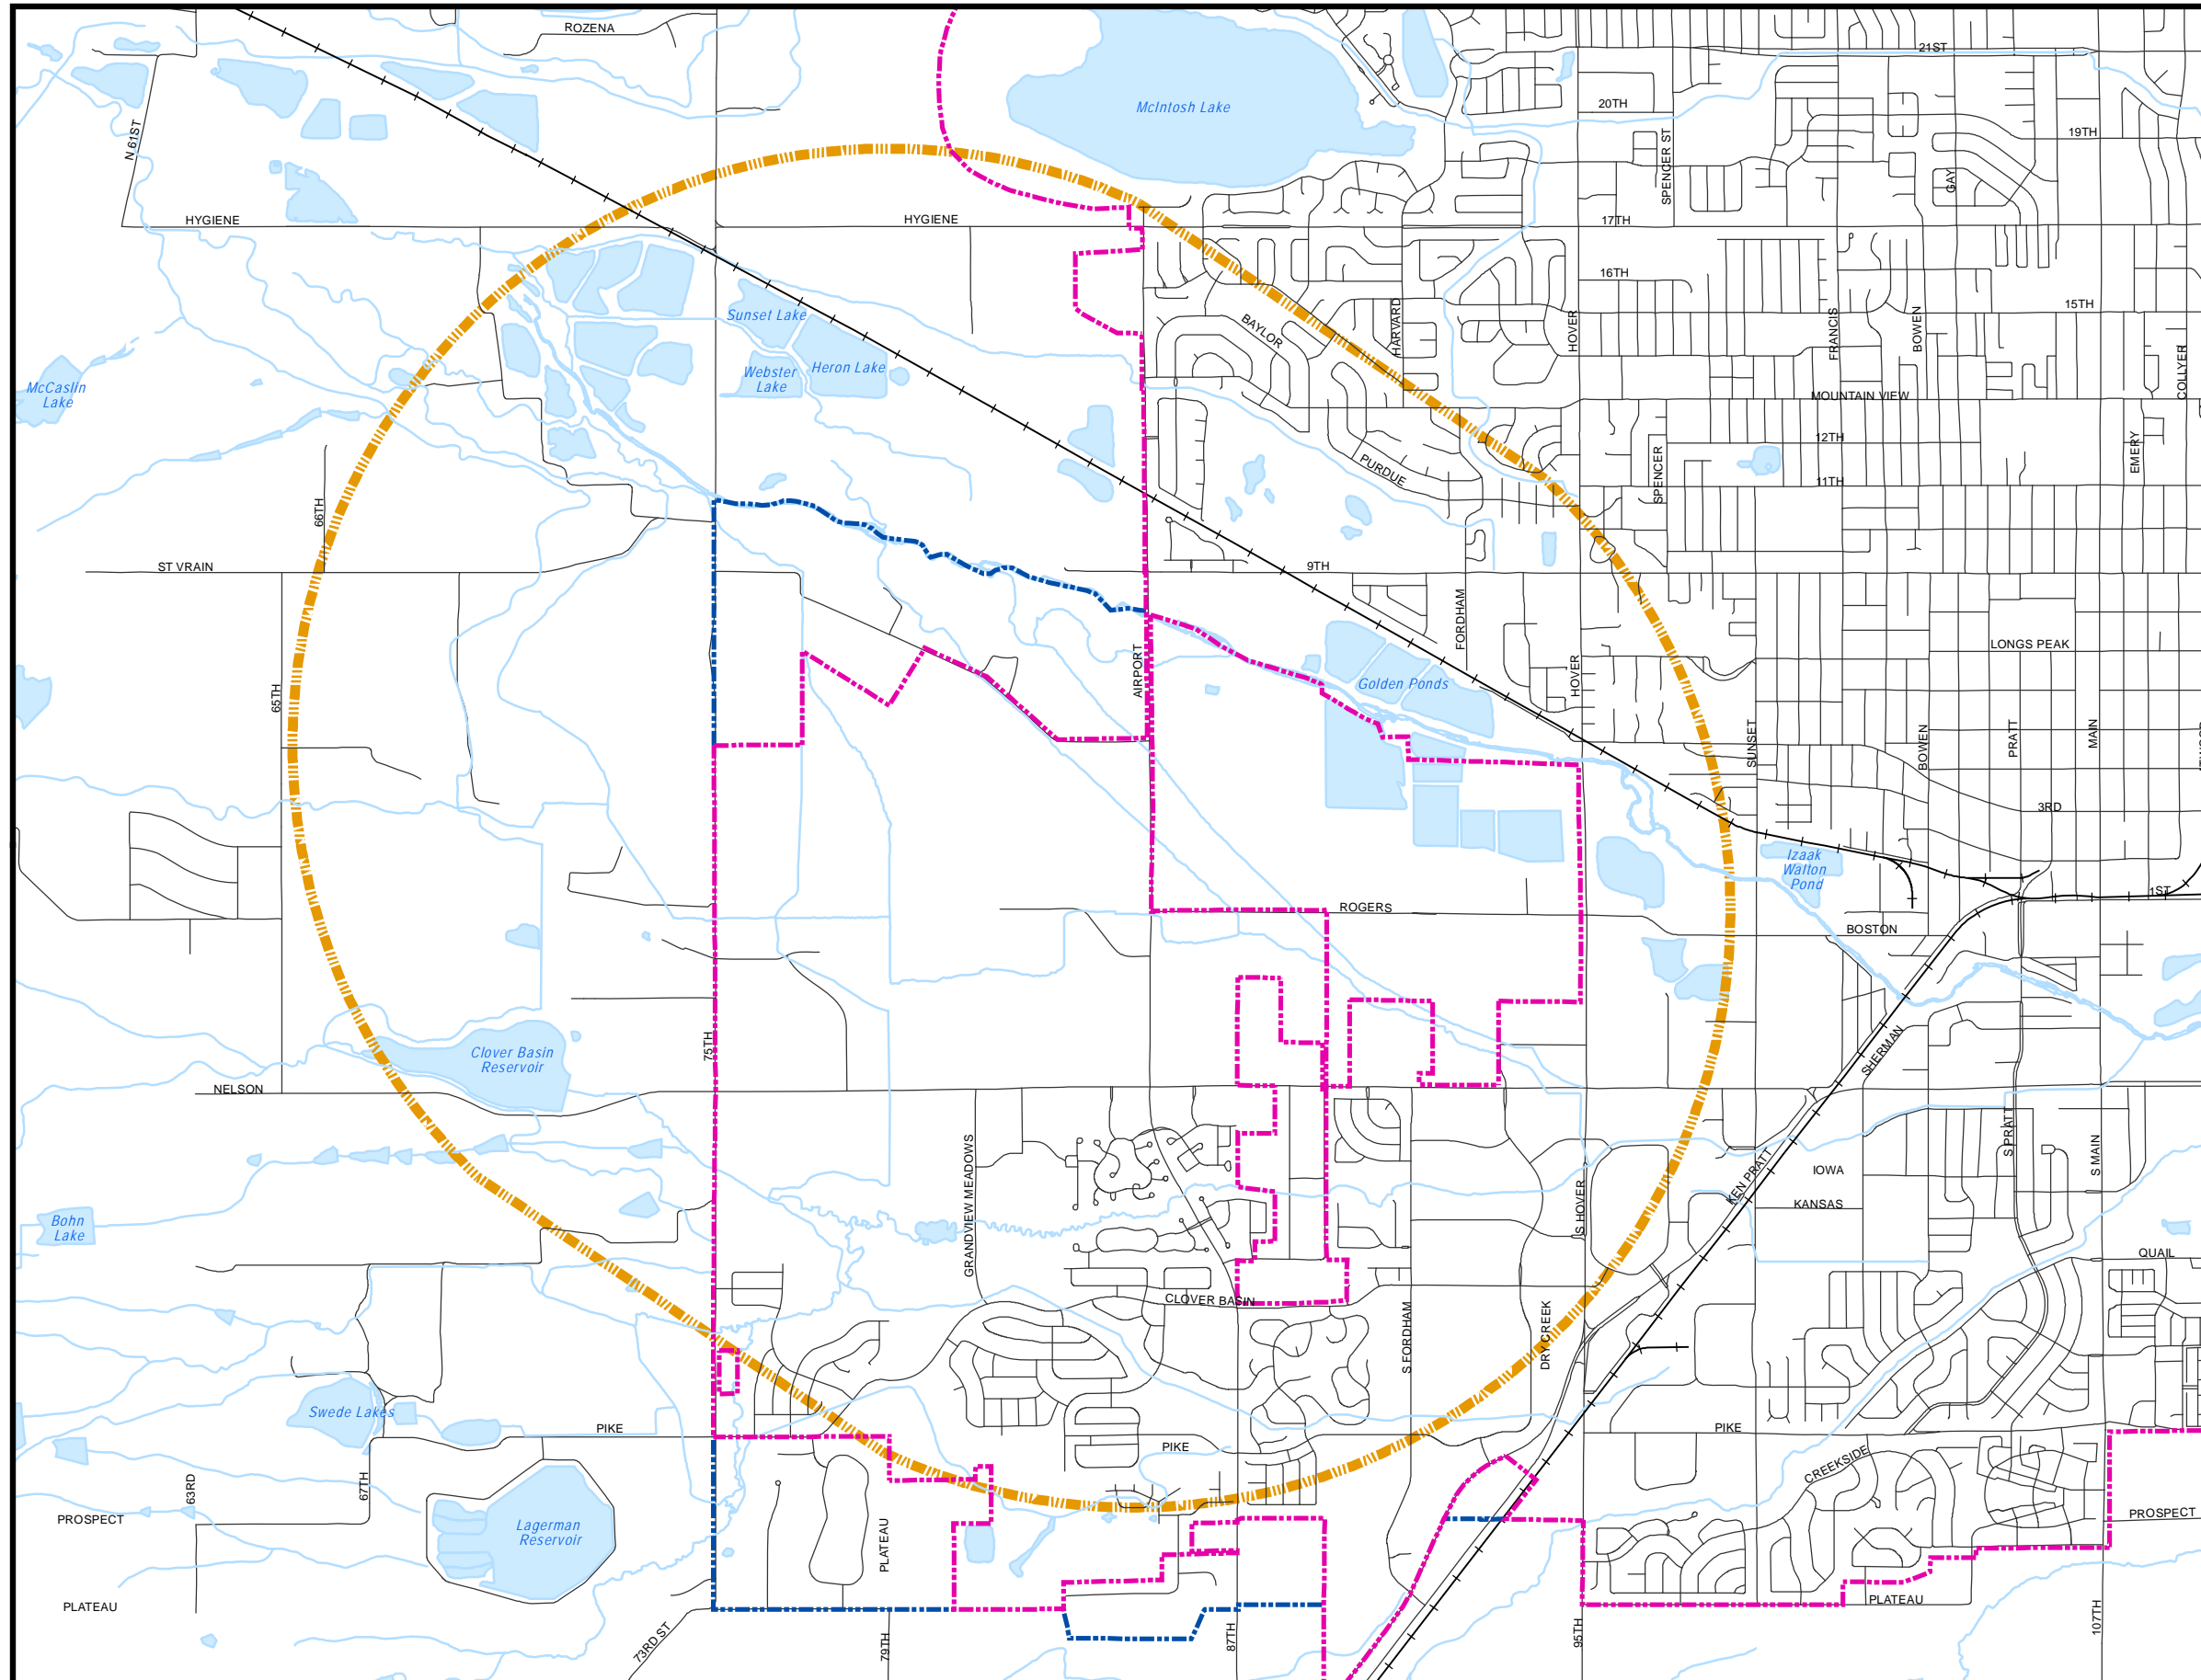

LONGMONT AREA COMPREHENSIVE PLAN

Airport Influence Zone

Legend

-  Airport Influence Zone
-  Municipal Service Area (MSA)
-  Longmont Planning Area (LPA)

August 26, 2003
(Includes amendments through June 12, 2007)