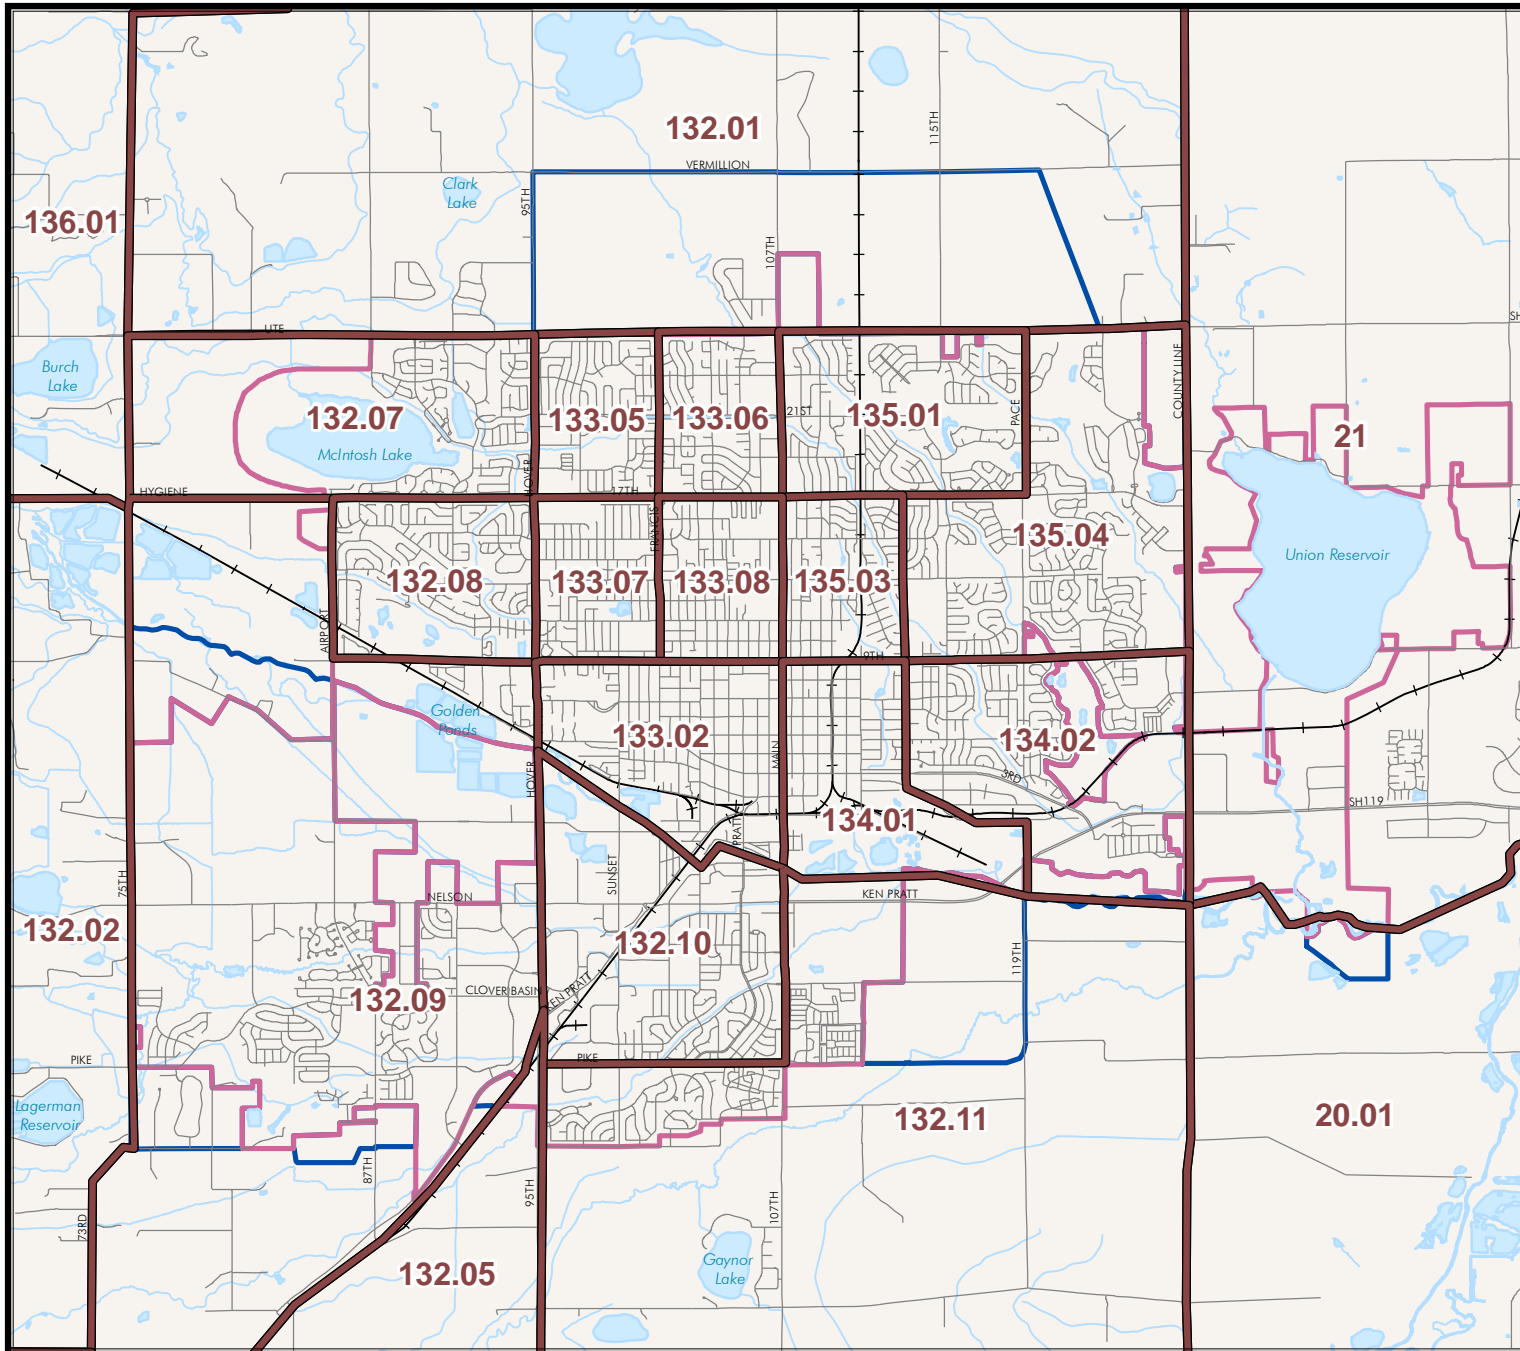

# Census Tracts

## Legend

-  Census Tract Boundary
-  Municipal Service Area (MSA)
-  Longmont Planning Area (LPA)